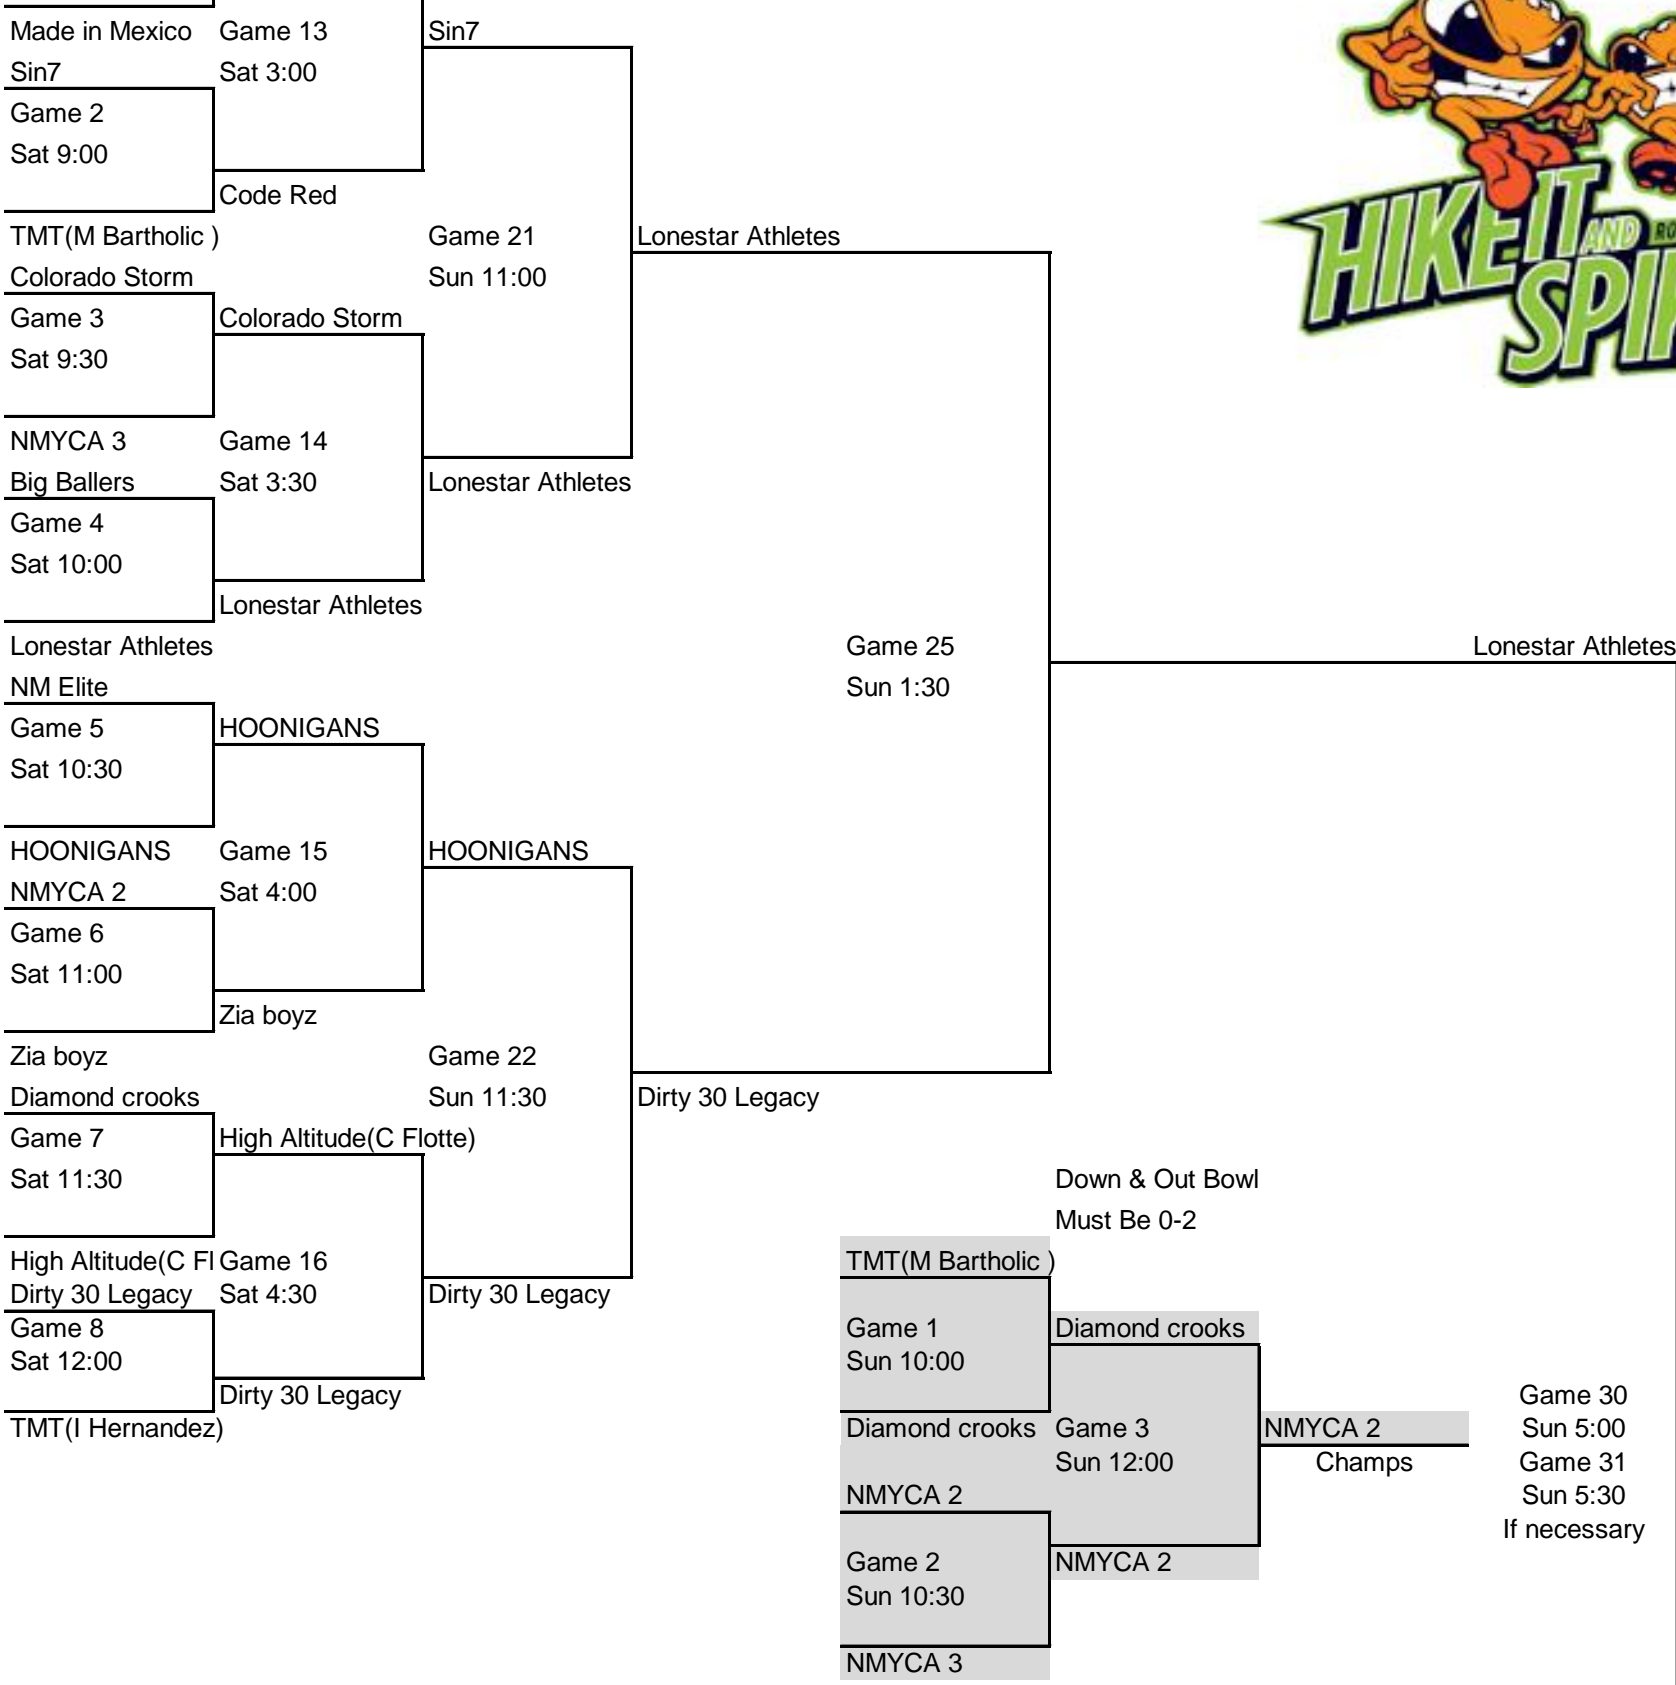

Code Red FIELD X
 Game 1 Sin7
 Sat 8:30
 DIVISION: M 17-18 no exp

LOSERS BRACKET