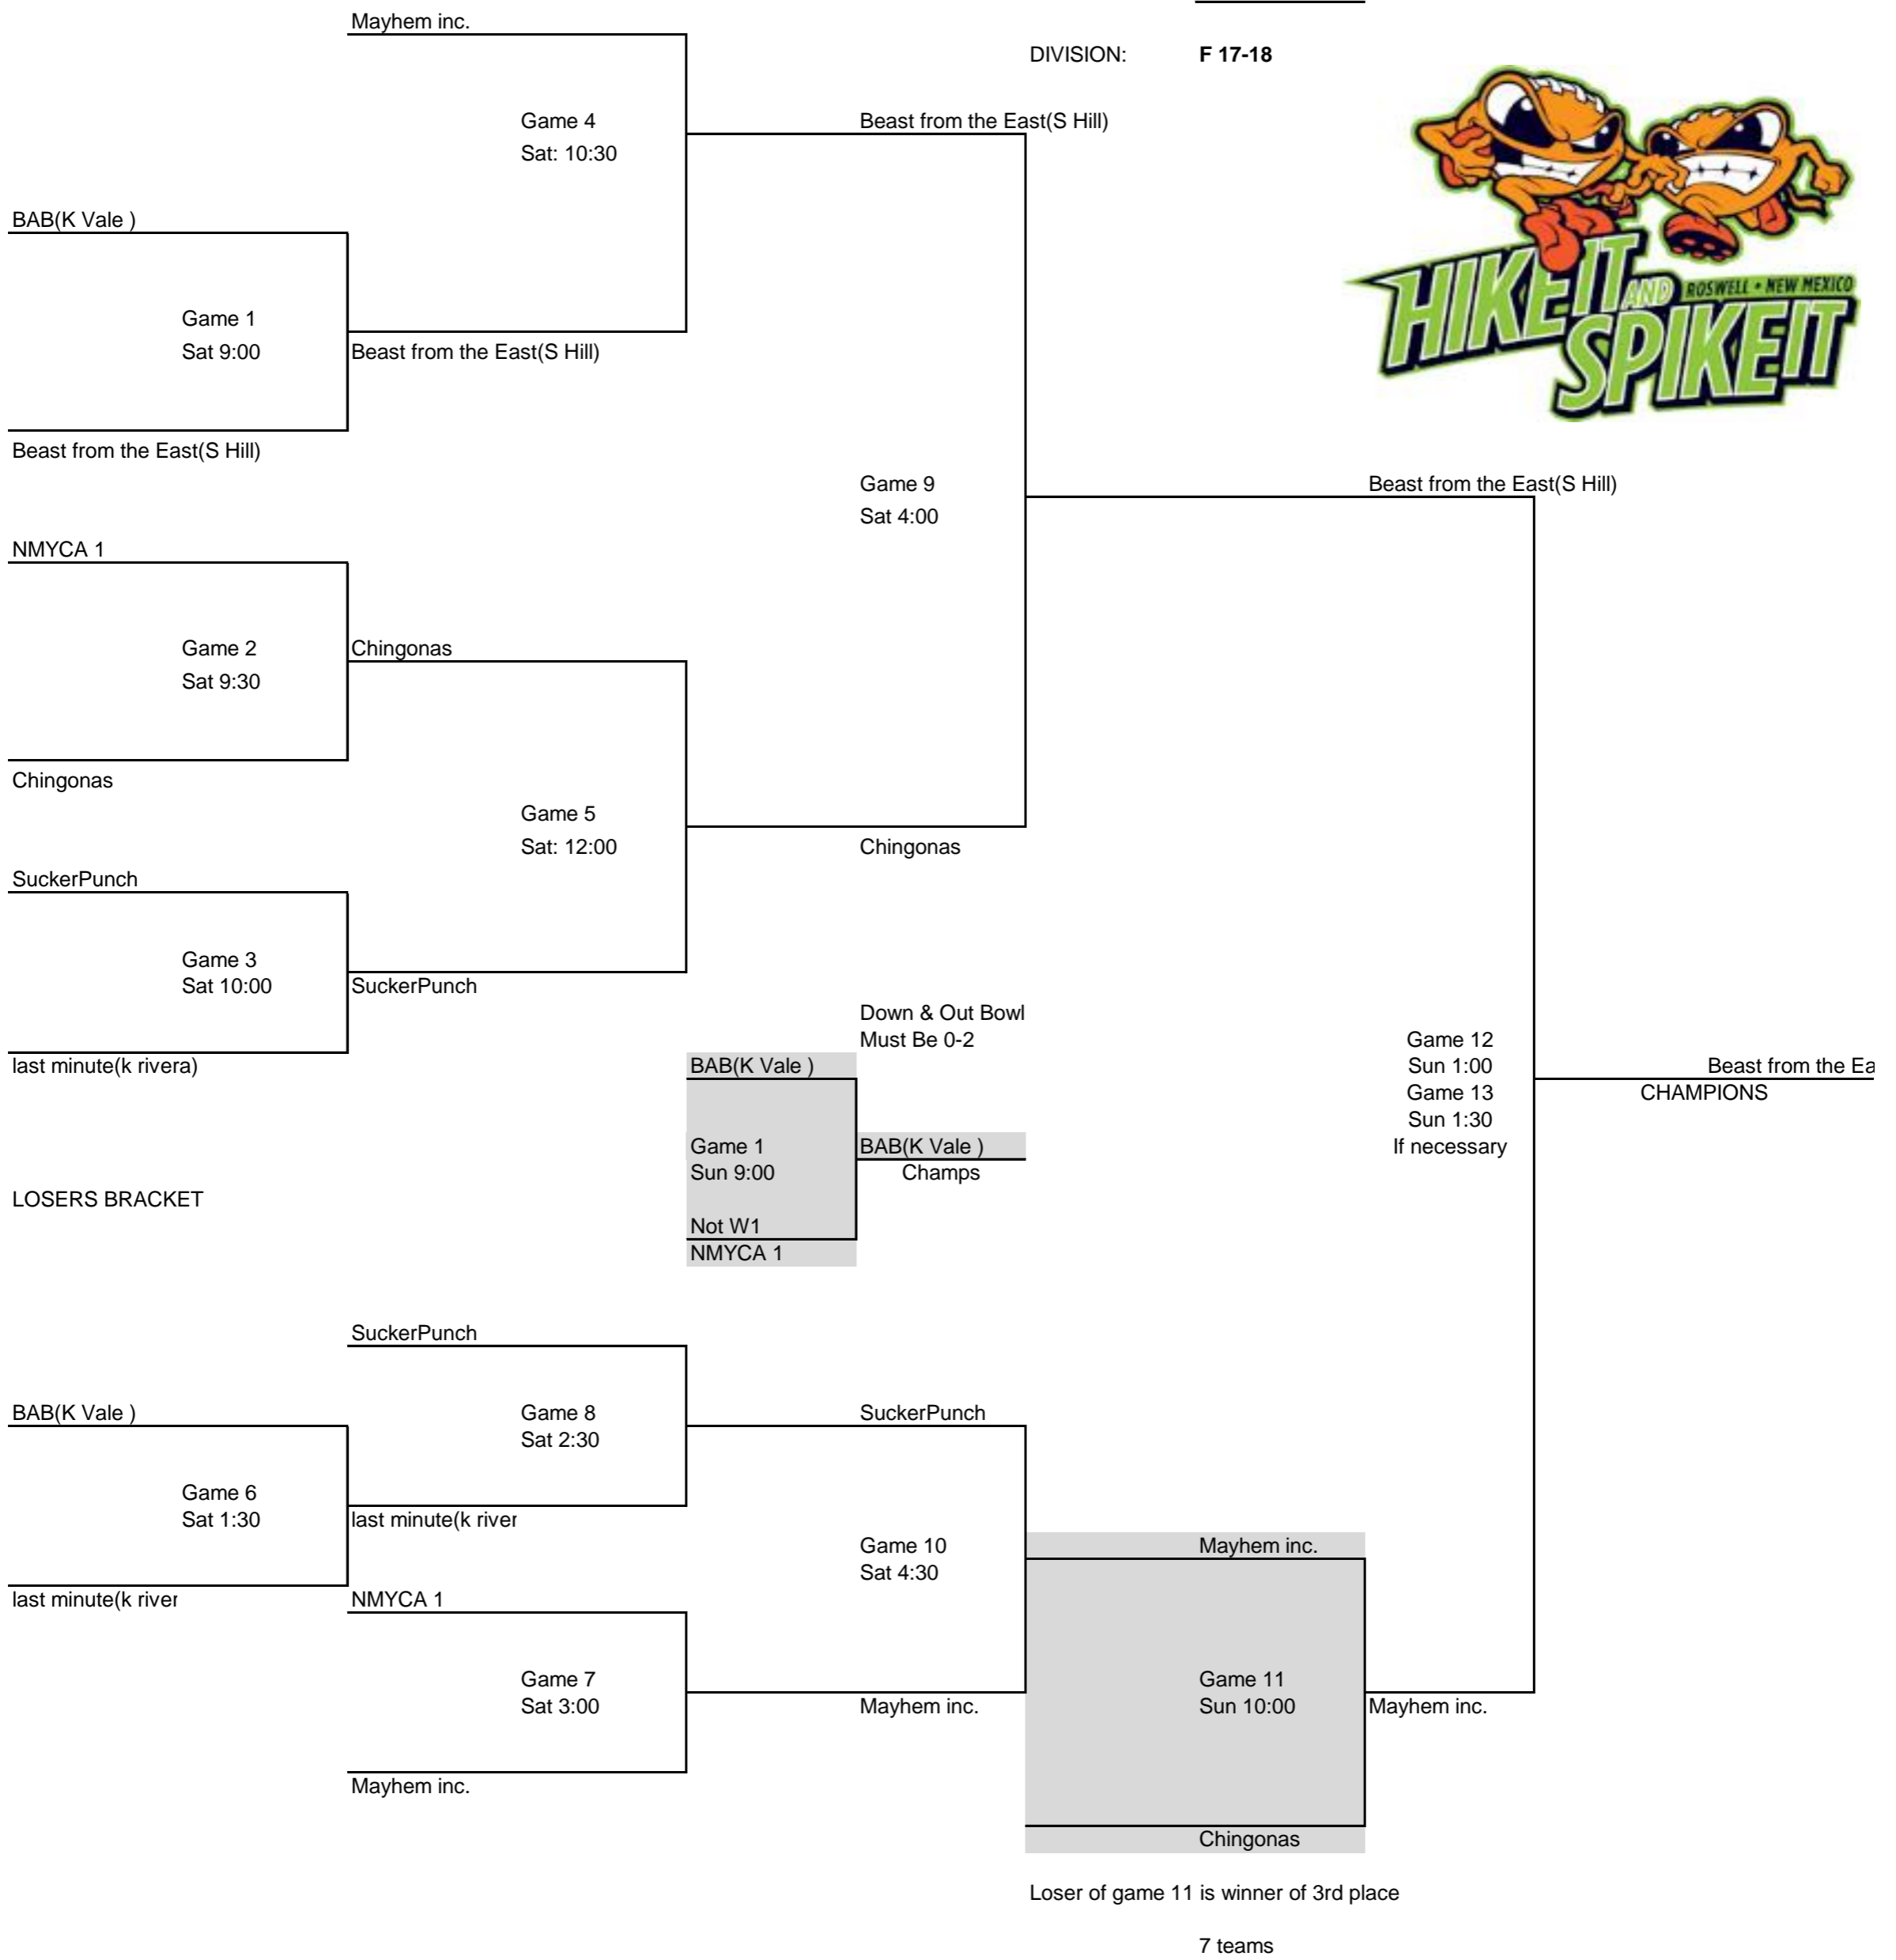

FIELD T-1

DIVISION: F 17-18

ist(S Hill)