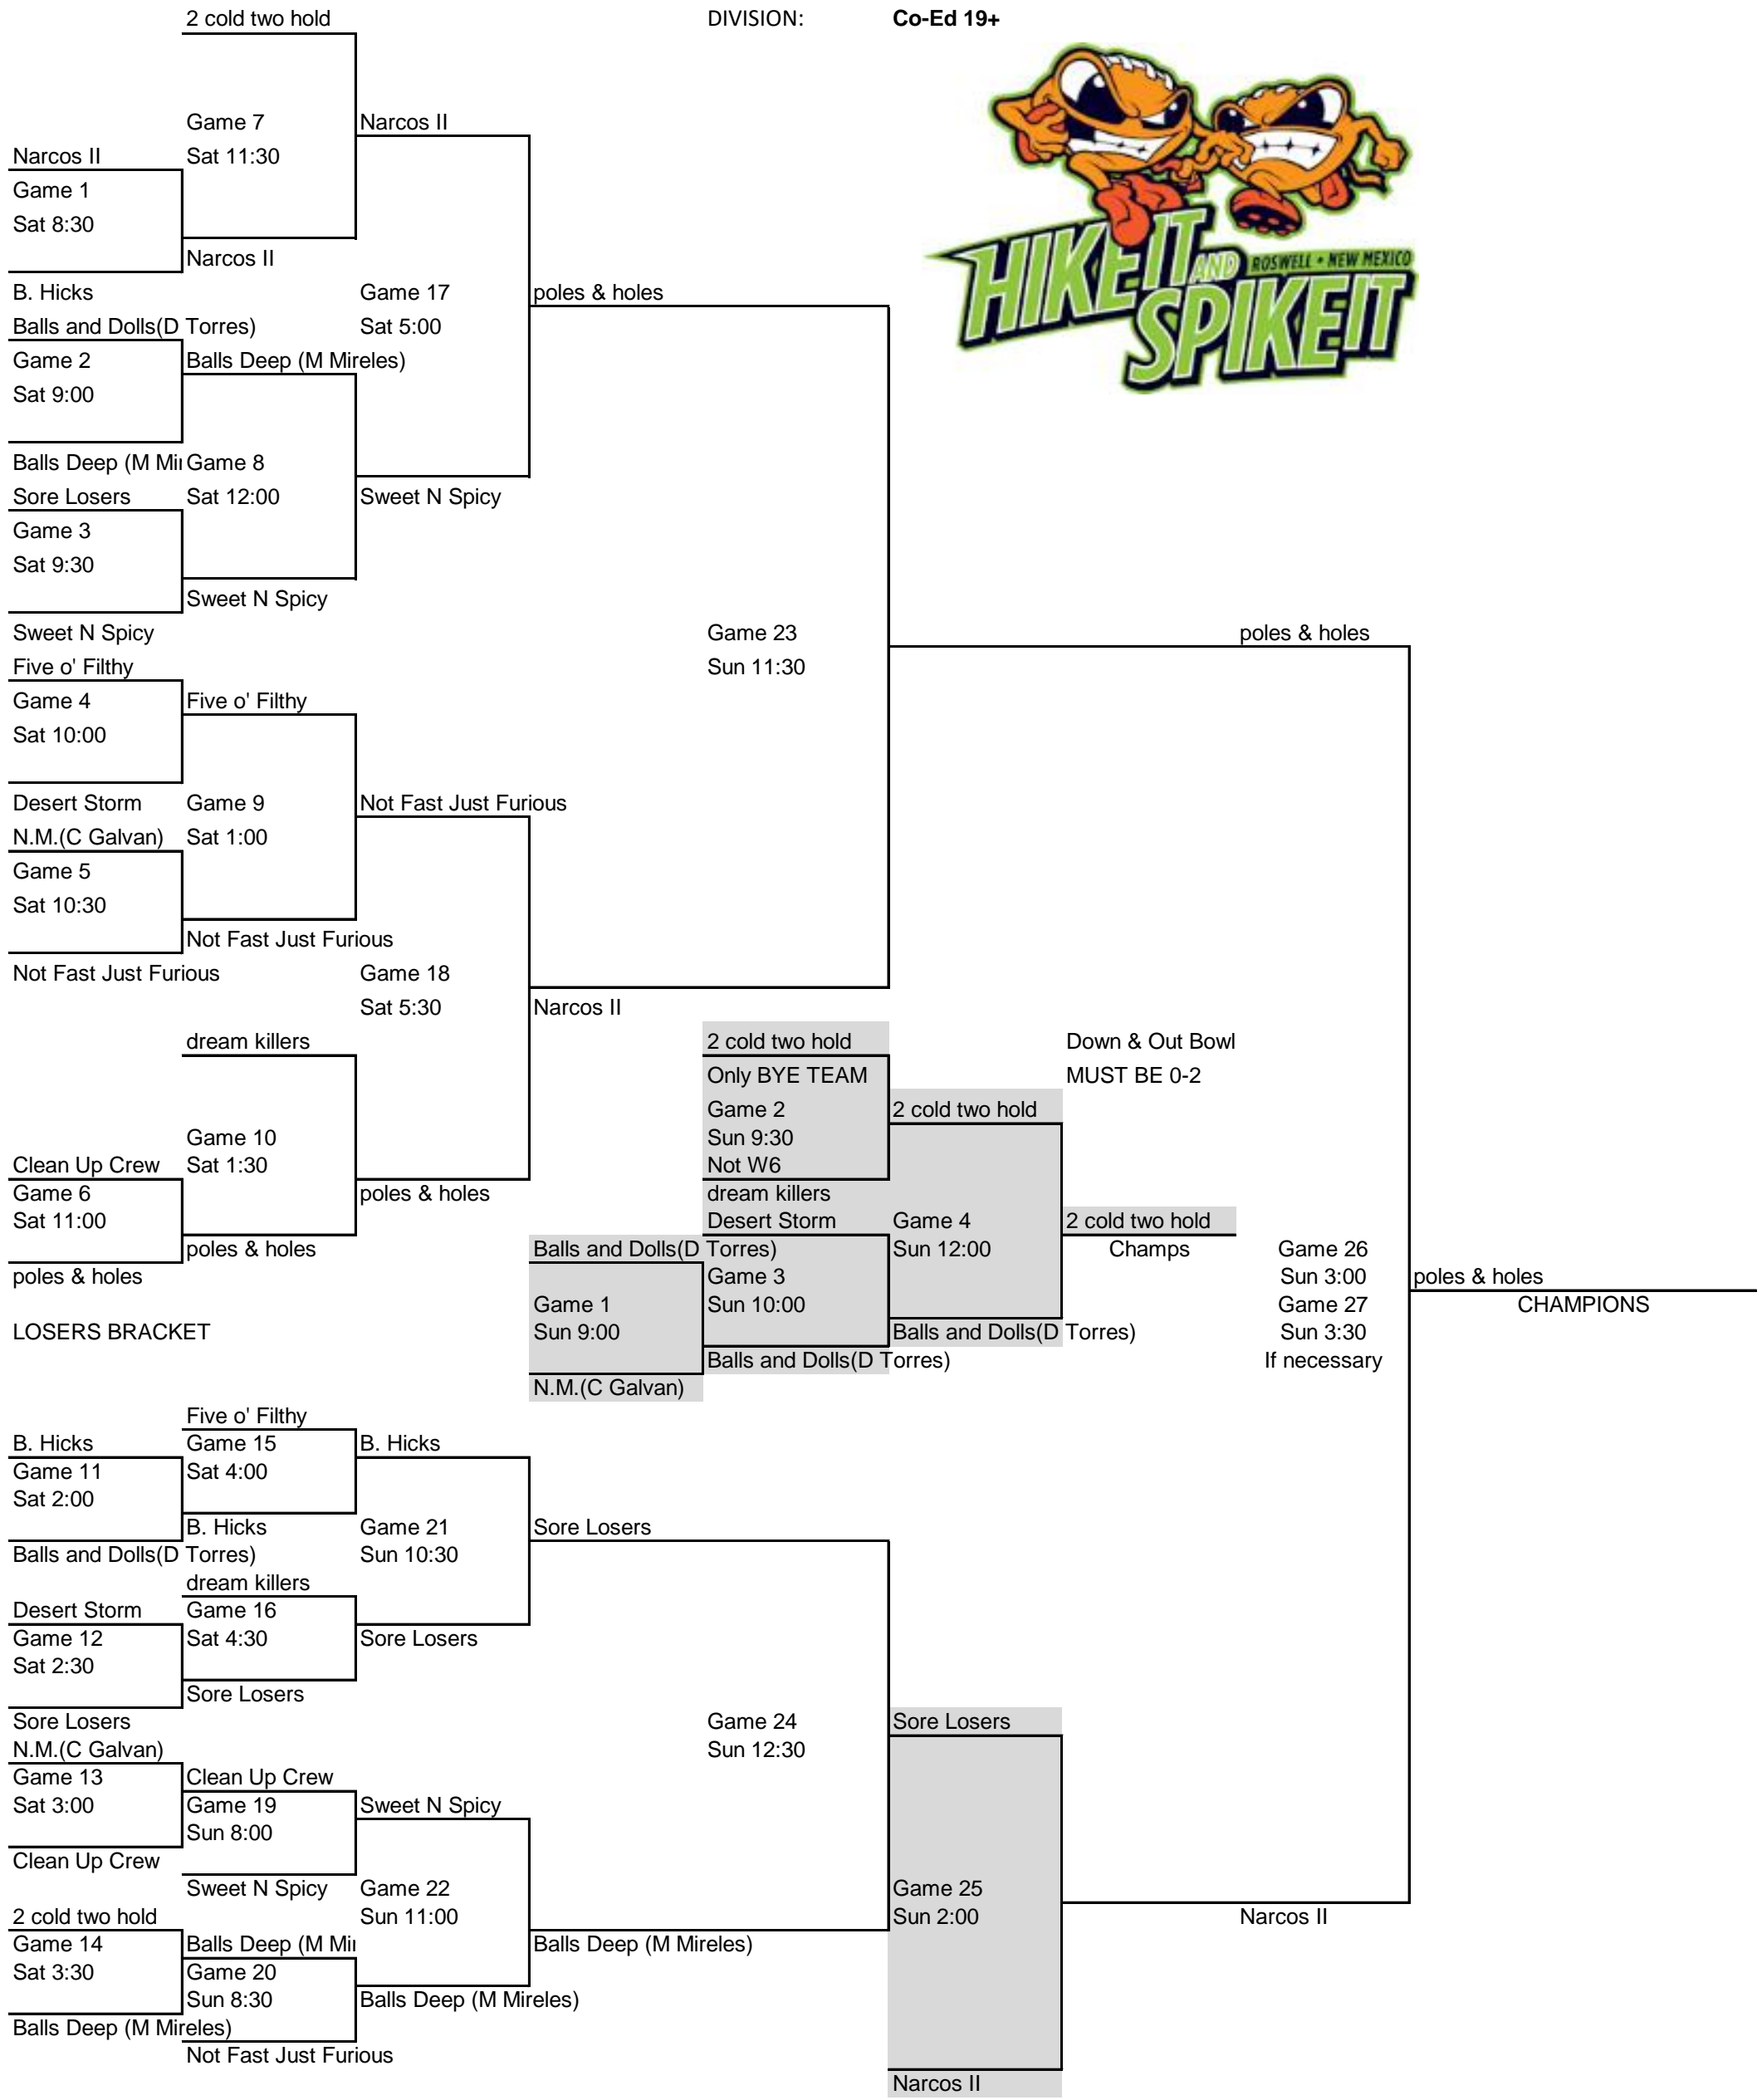

FIELD S

DIVISION: **Co-Ed 19+**

Loser of game 25 is winner of 3rd place

14 teams