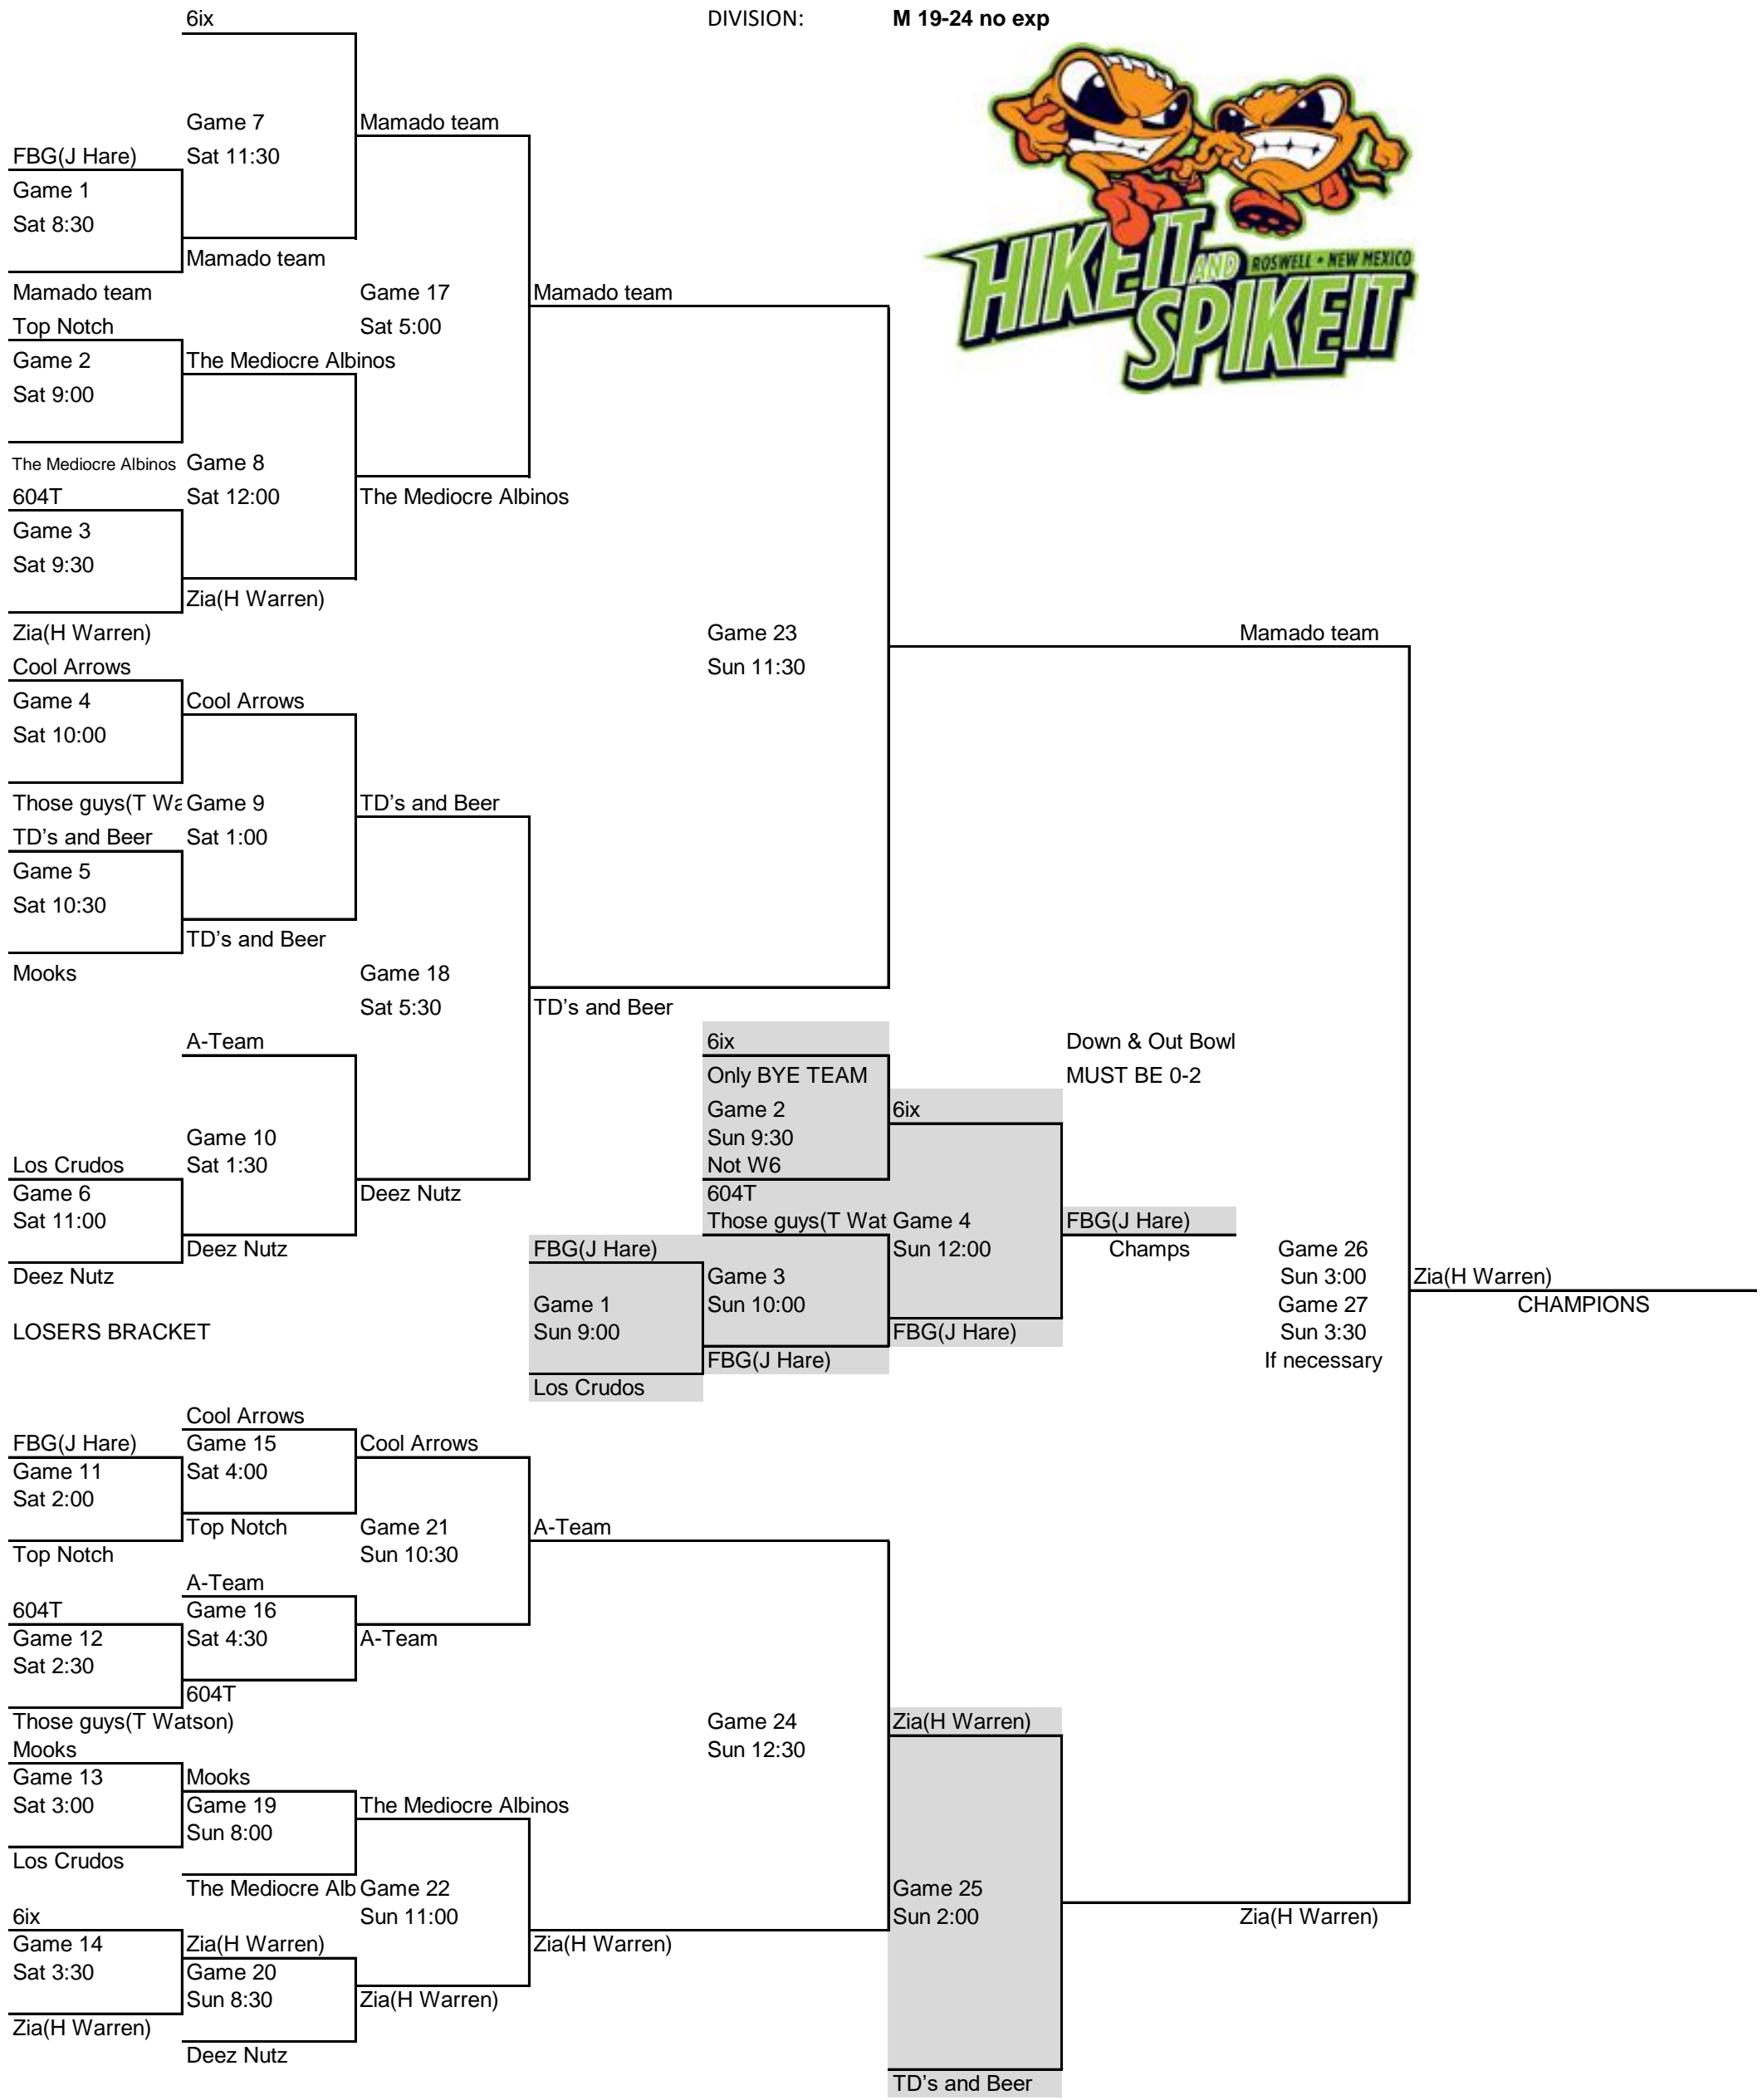

FIELD P
 DIVISION: **M 19-24 no exp**

Loser of game 25 is winner of 3rd place

14 teams