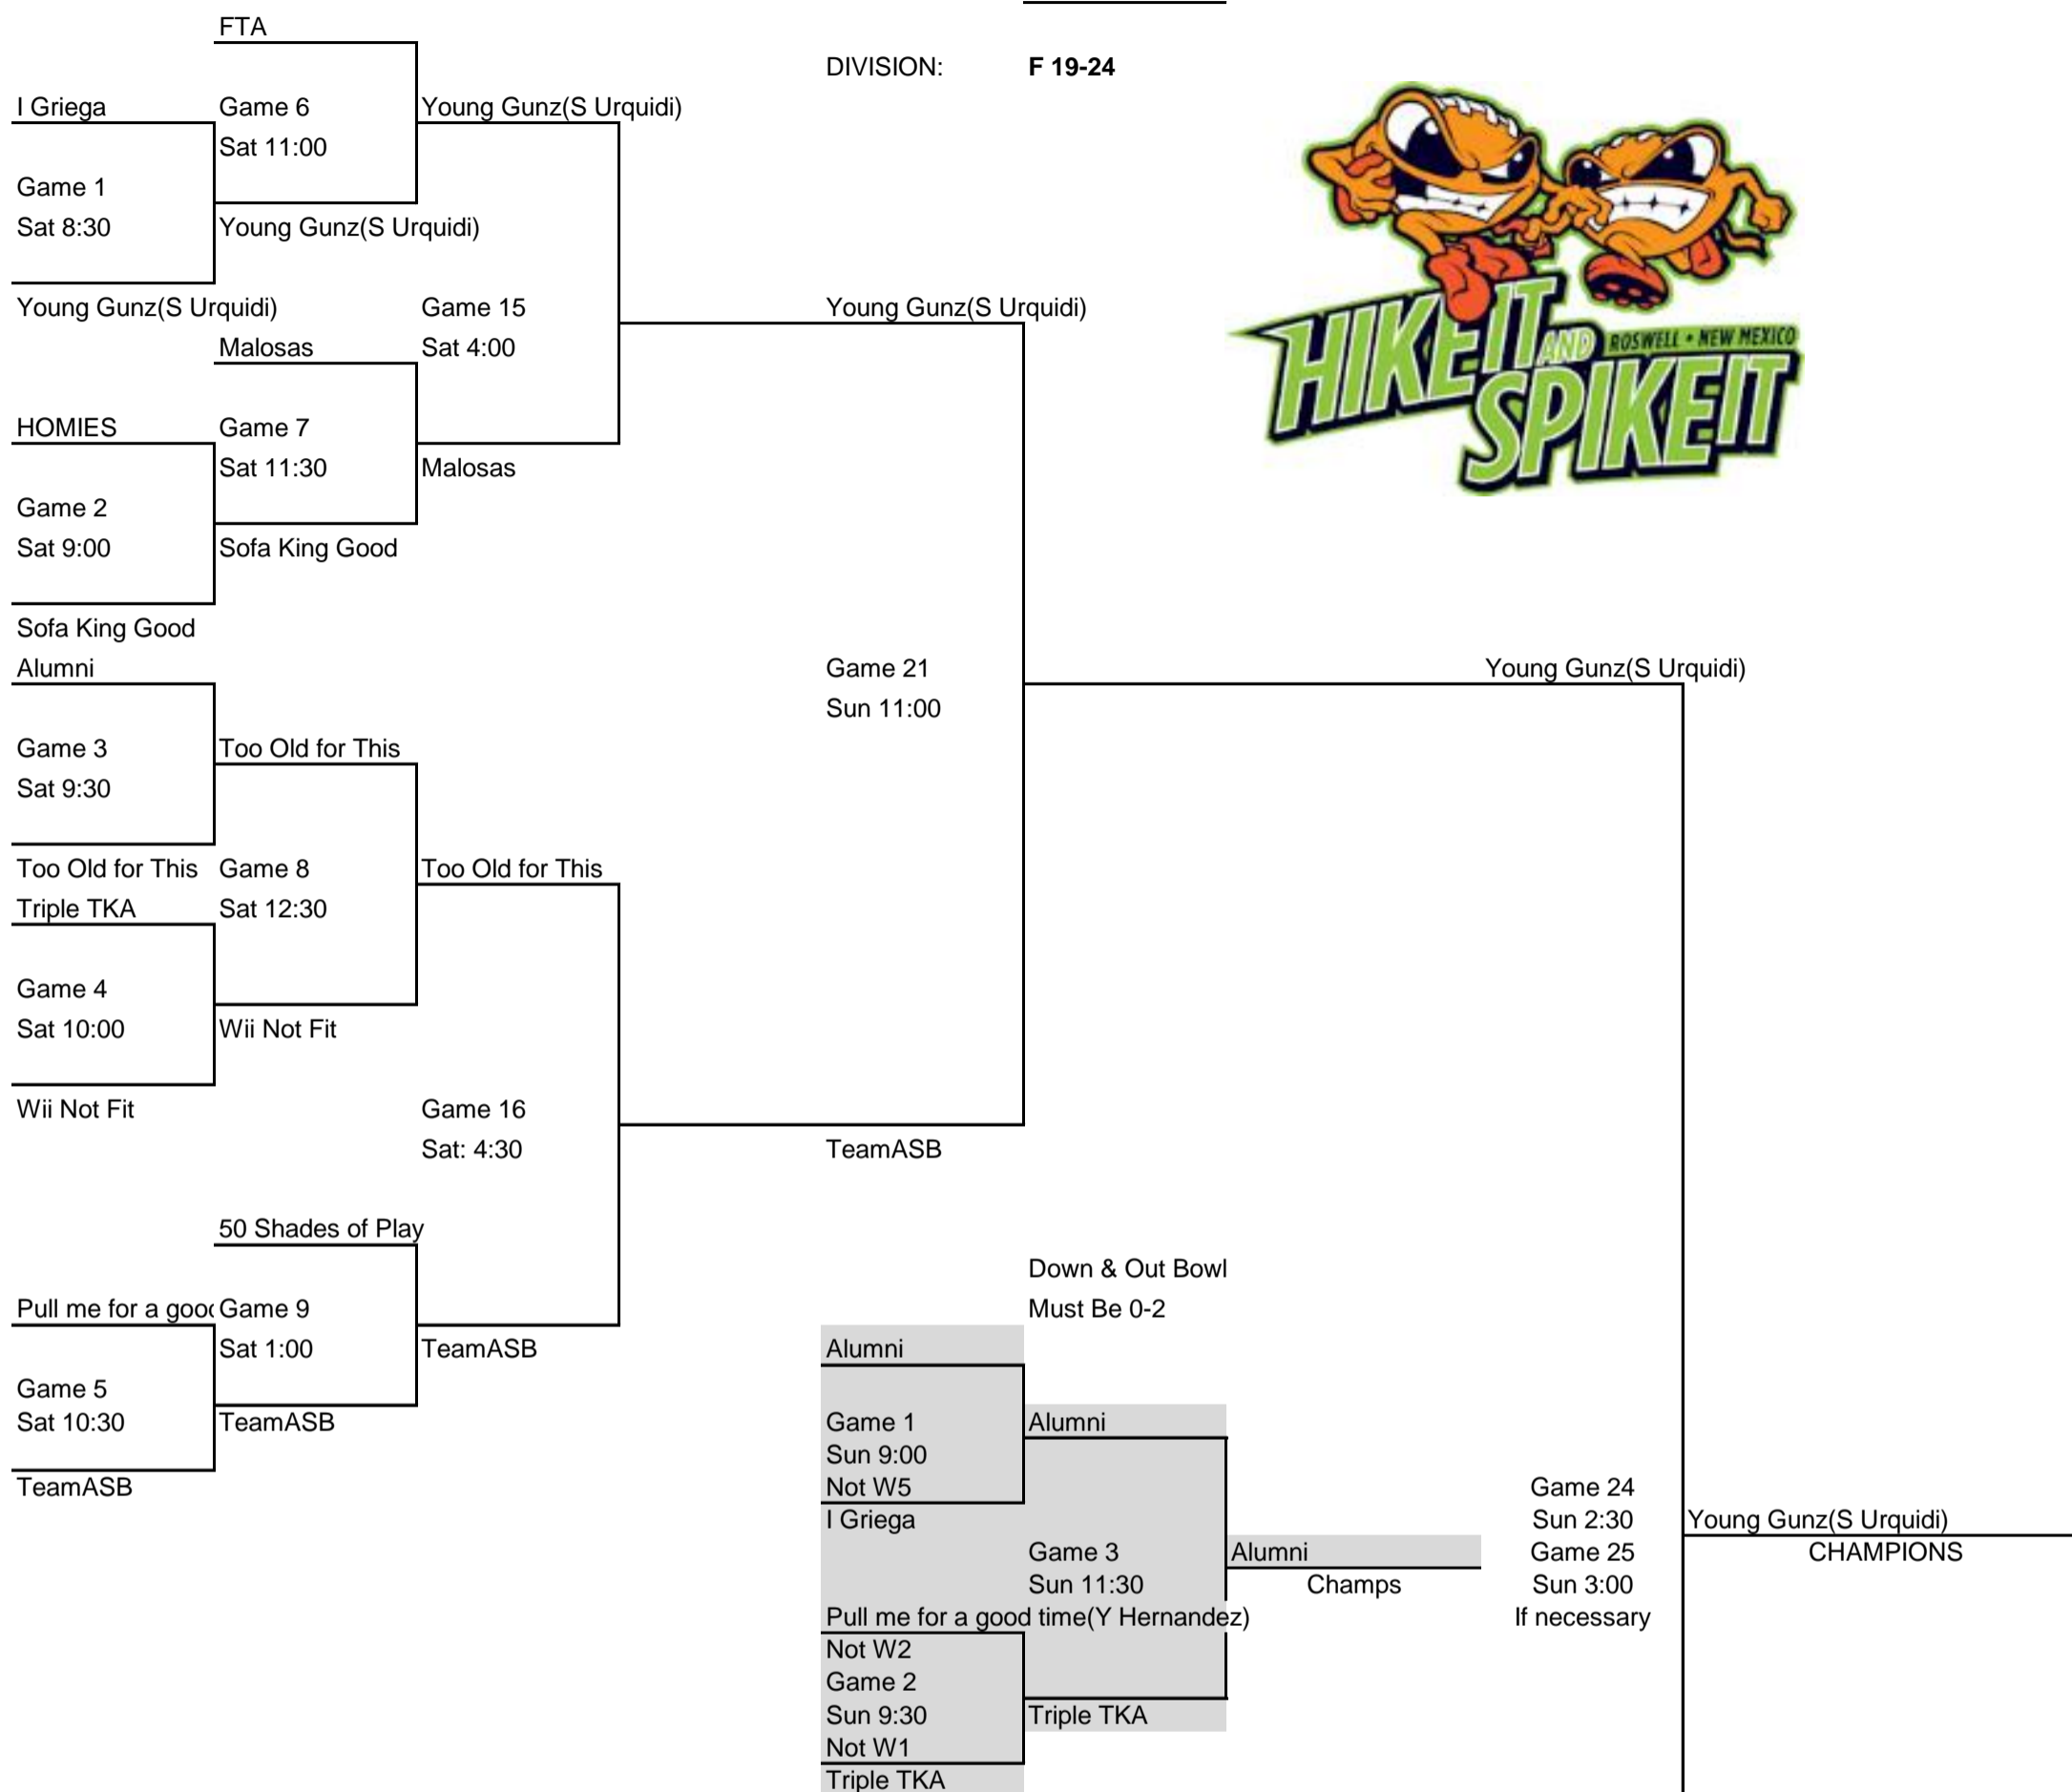

FIELD L

DIVISION: **F 19-24**

LOSERS BRACKET