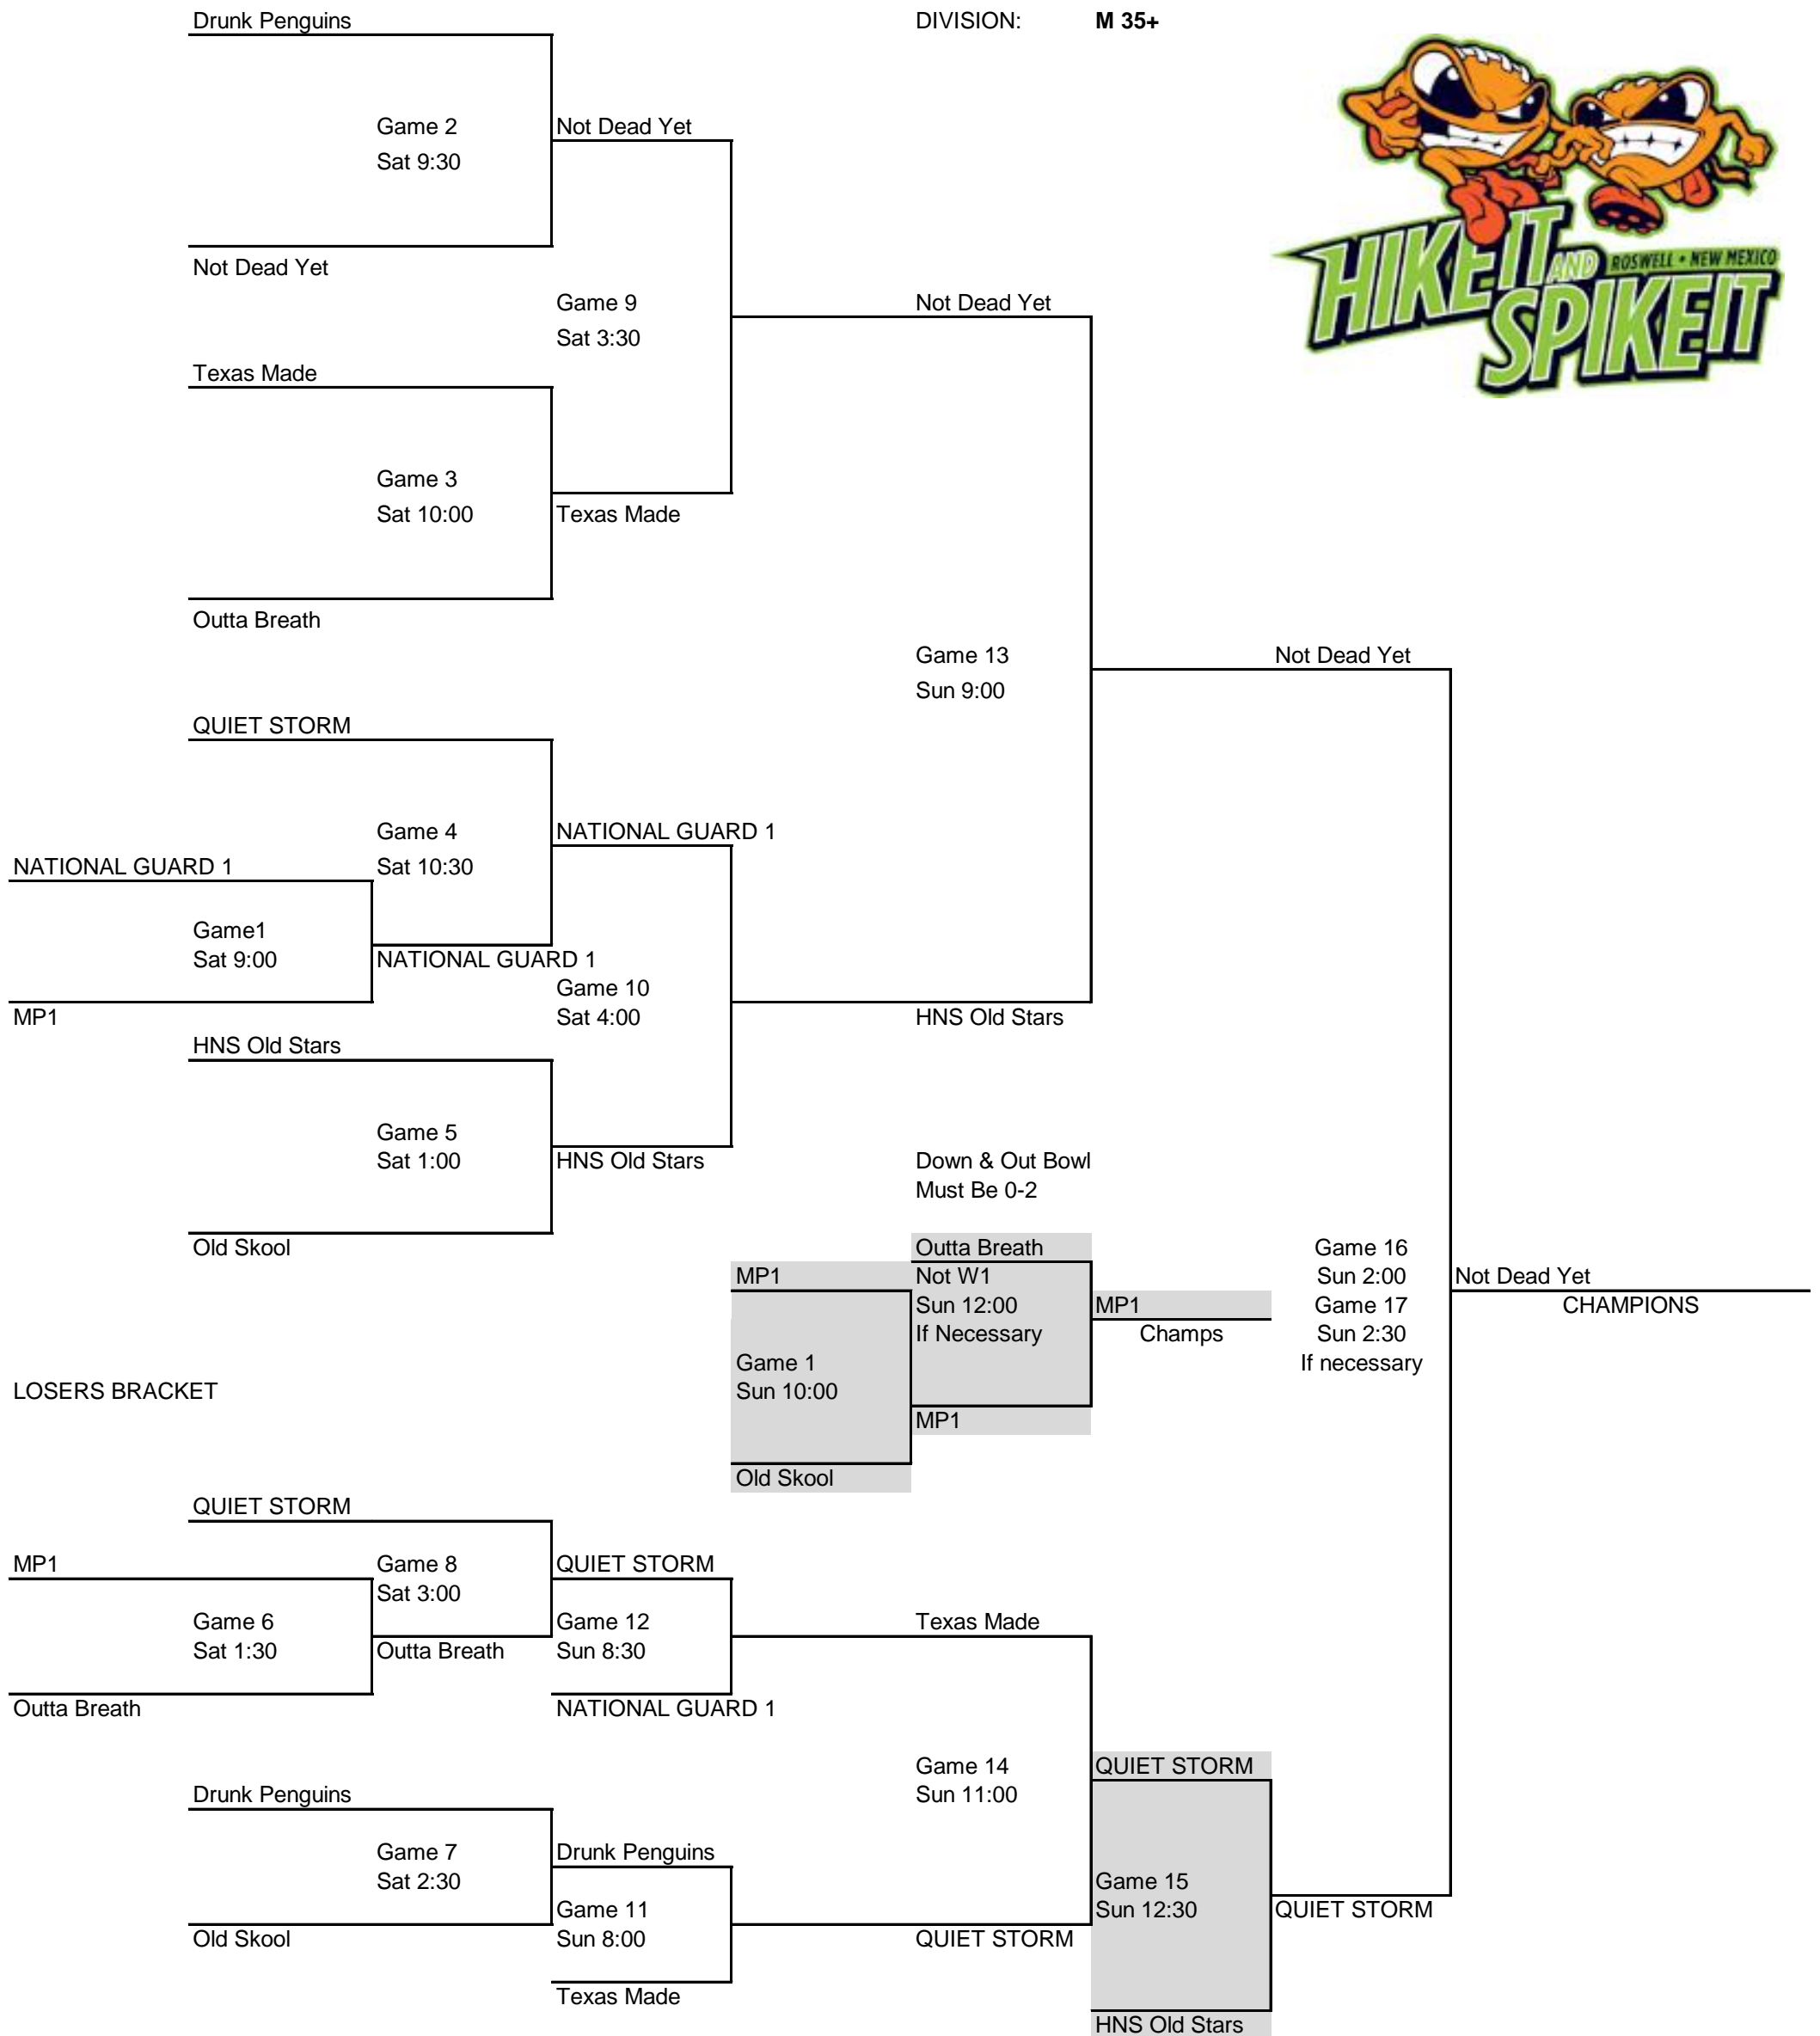

FIELD FF

DIVISION: **M 35+**

Loser of game 15 is winner of 3rd place

9 teams