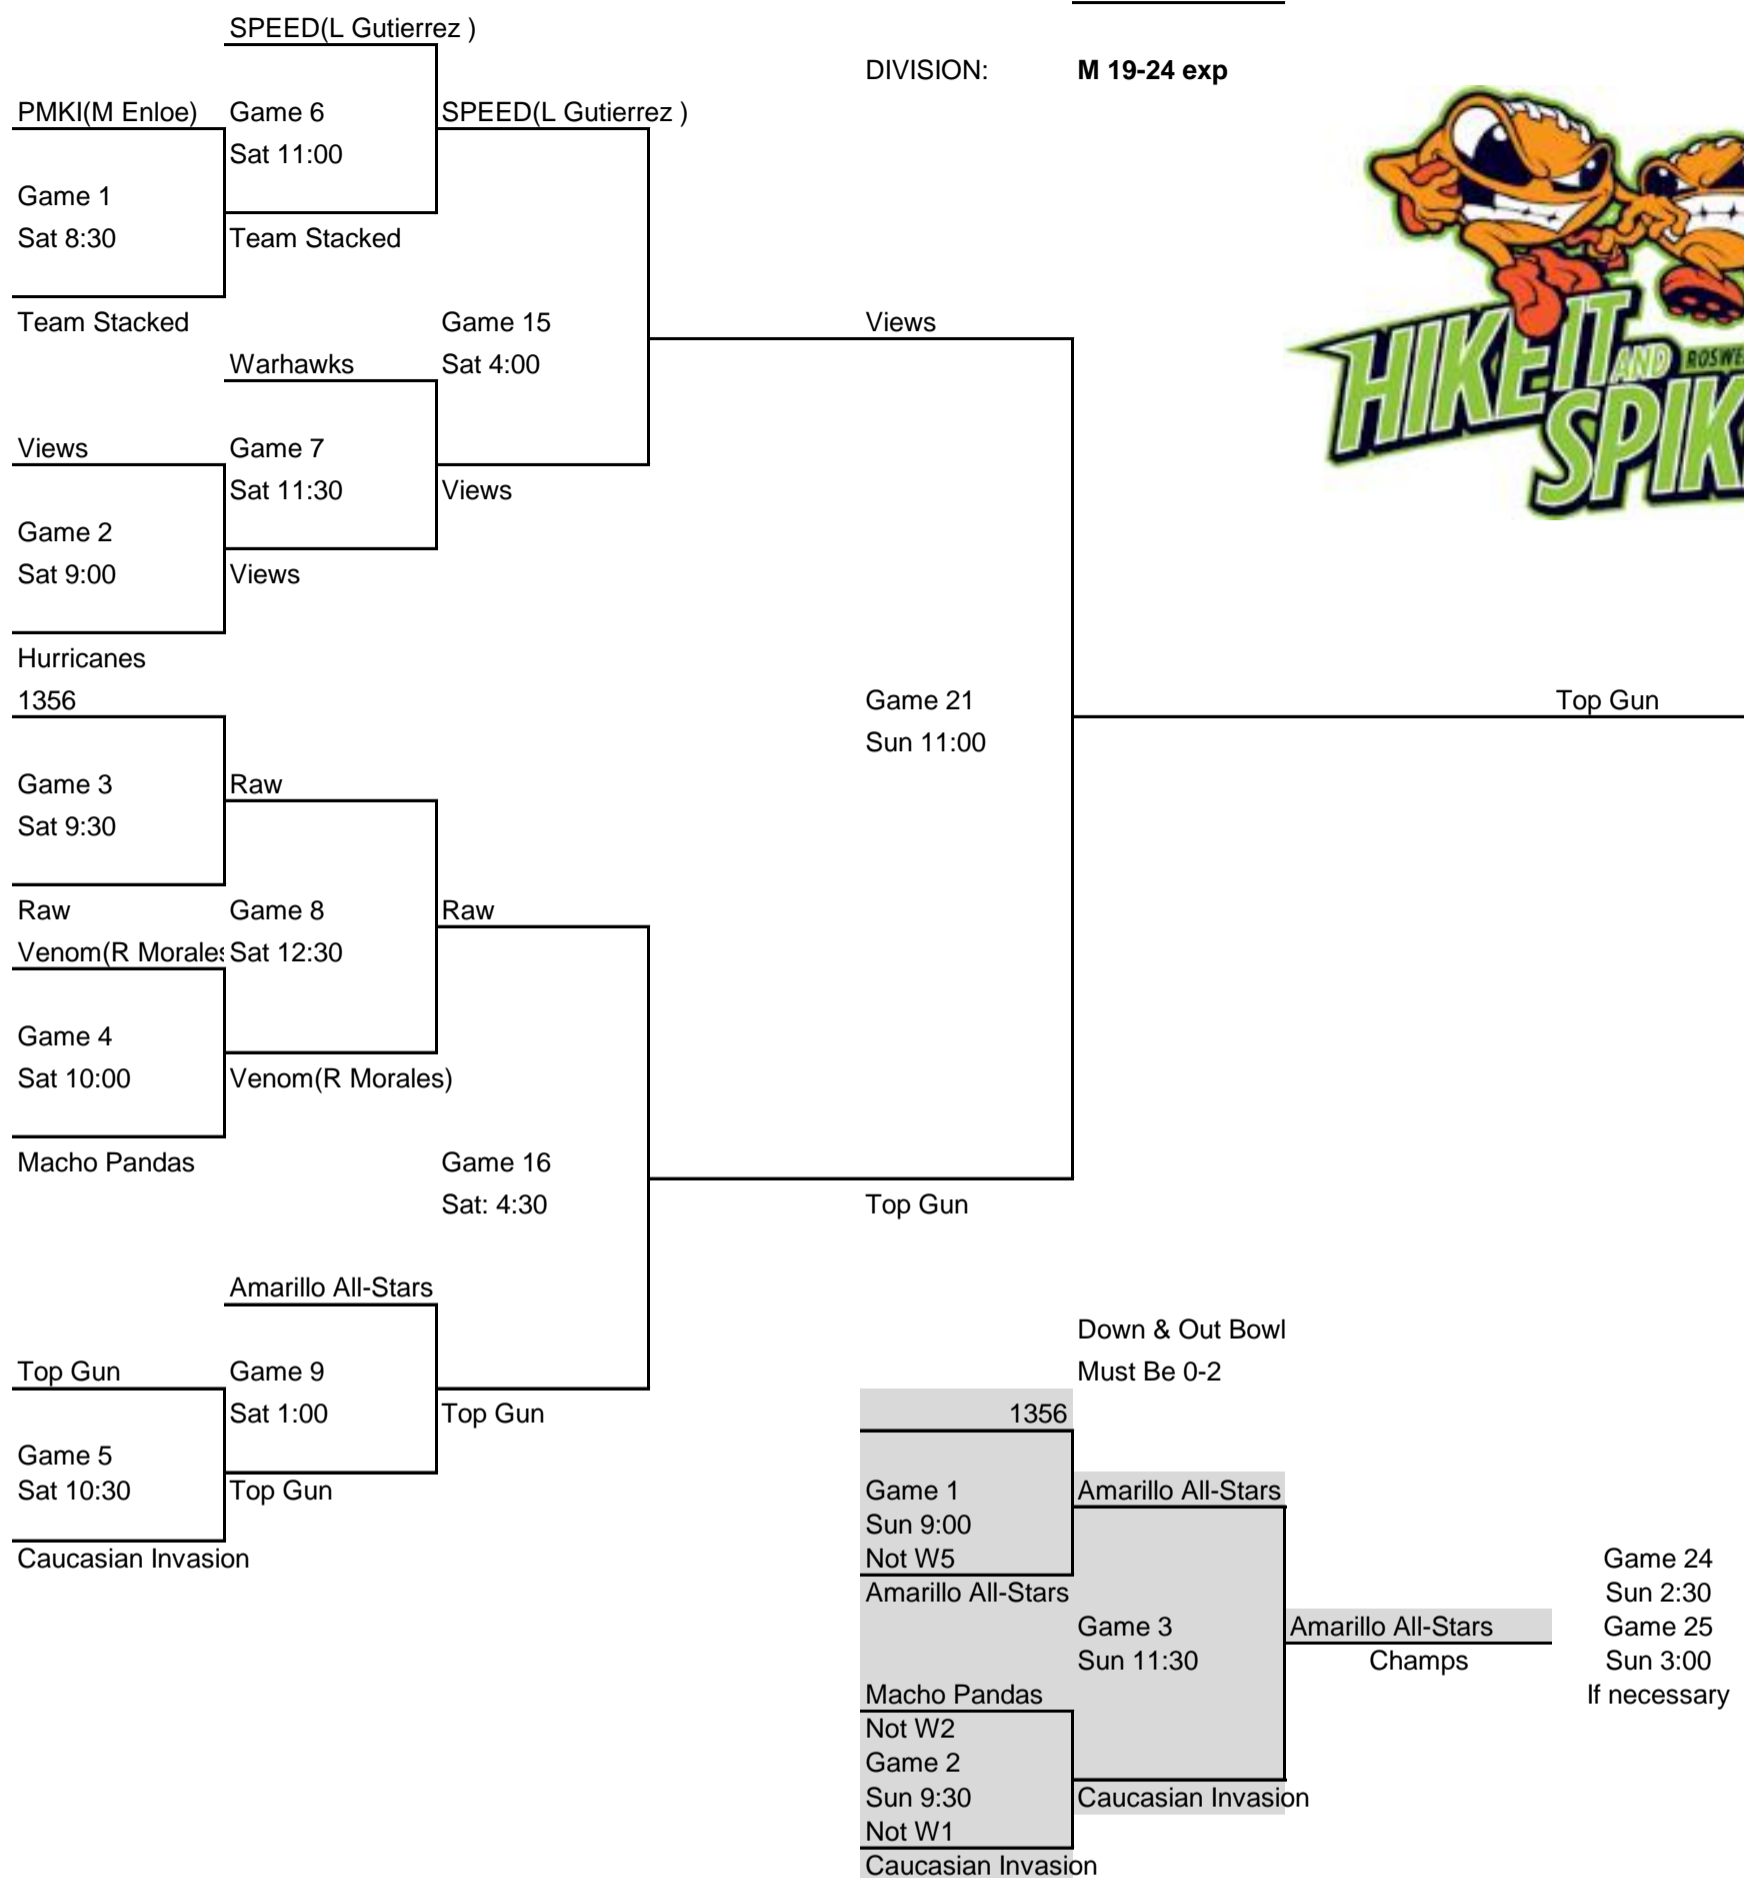

FIELD F

DIVISION: **M 19-24 exp**

LOSERS BRACKET