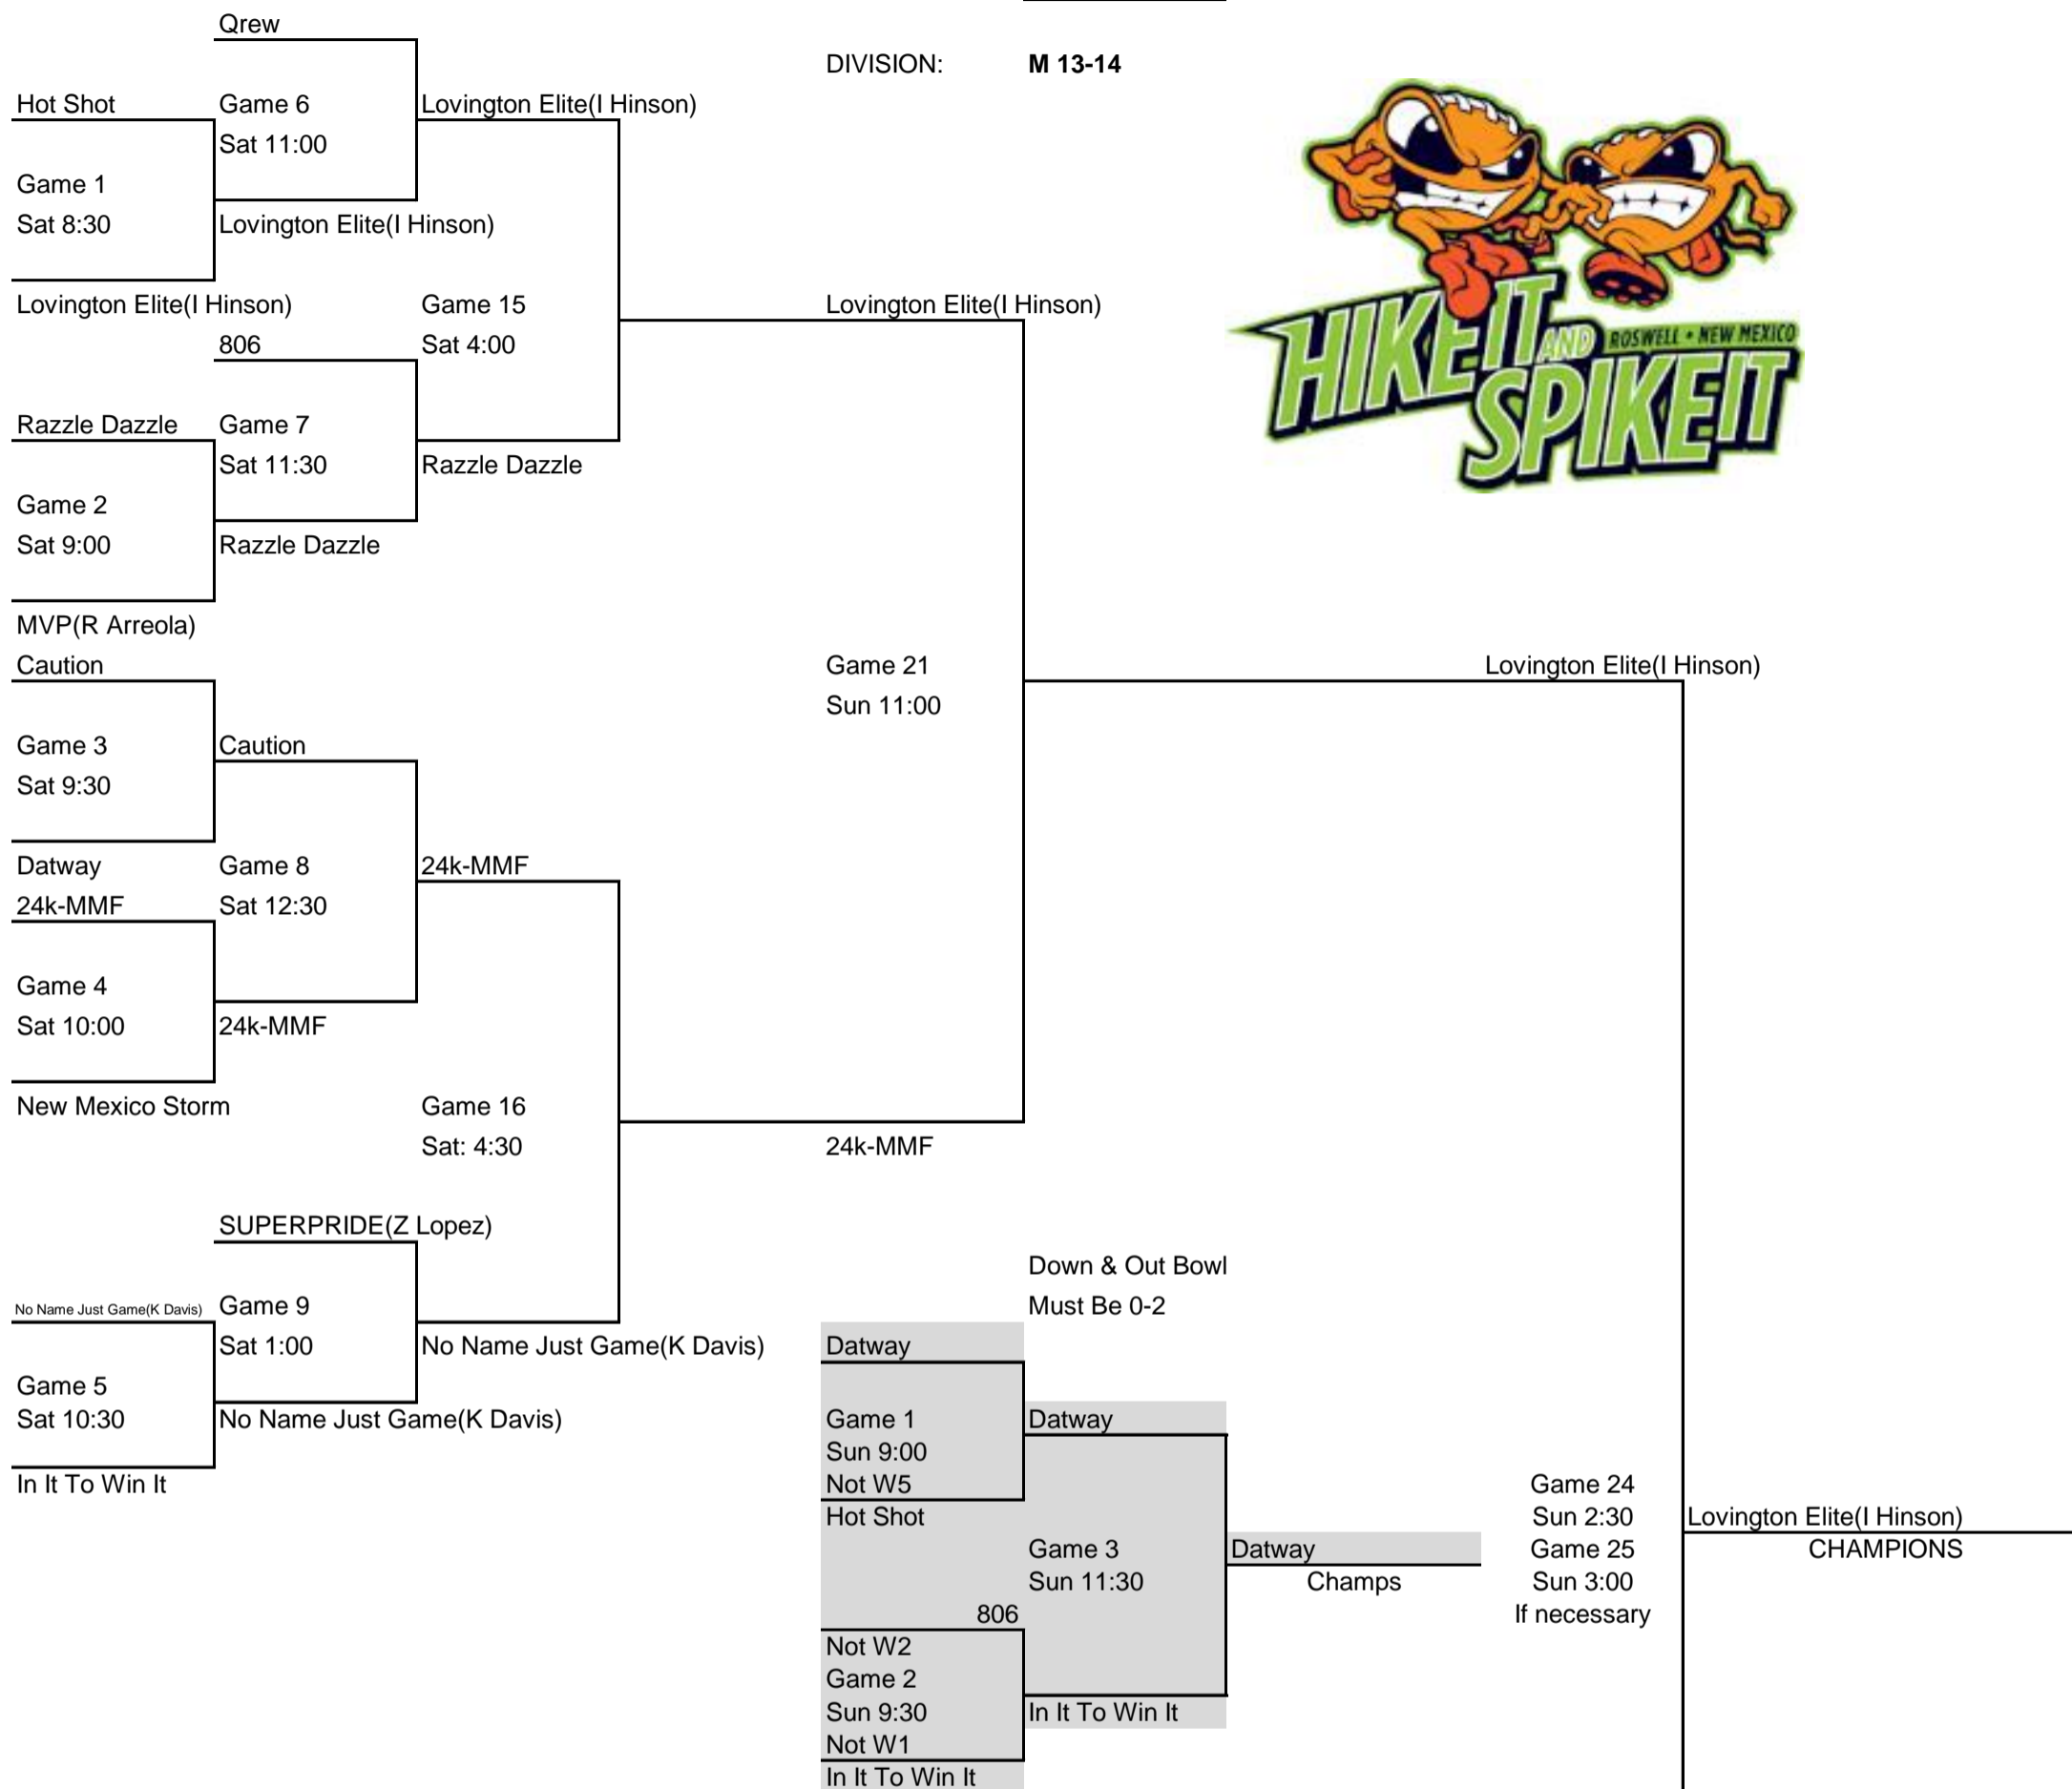

FIELD EE

DIVISION: **M 13-14**

LOSERS BRACKET