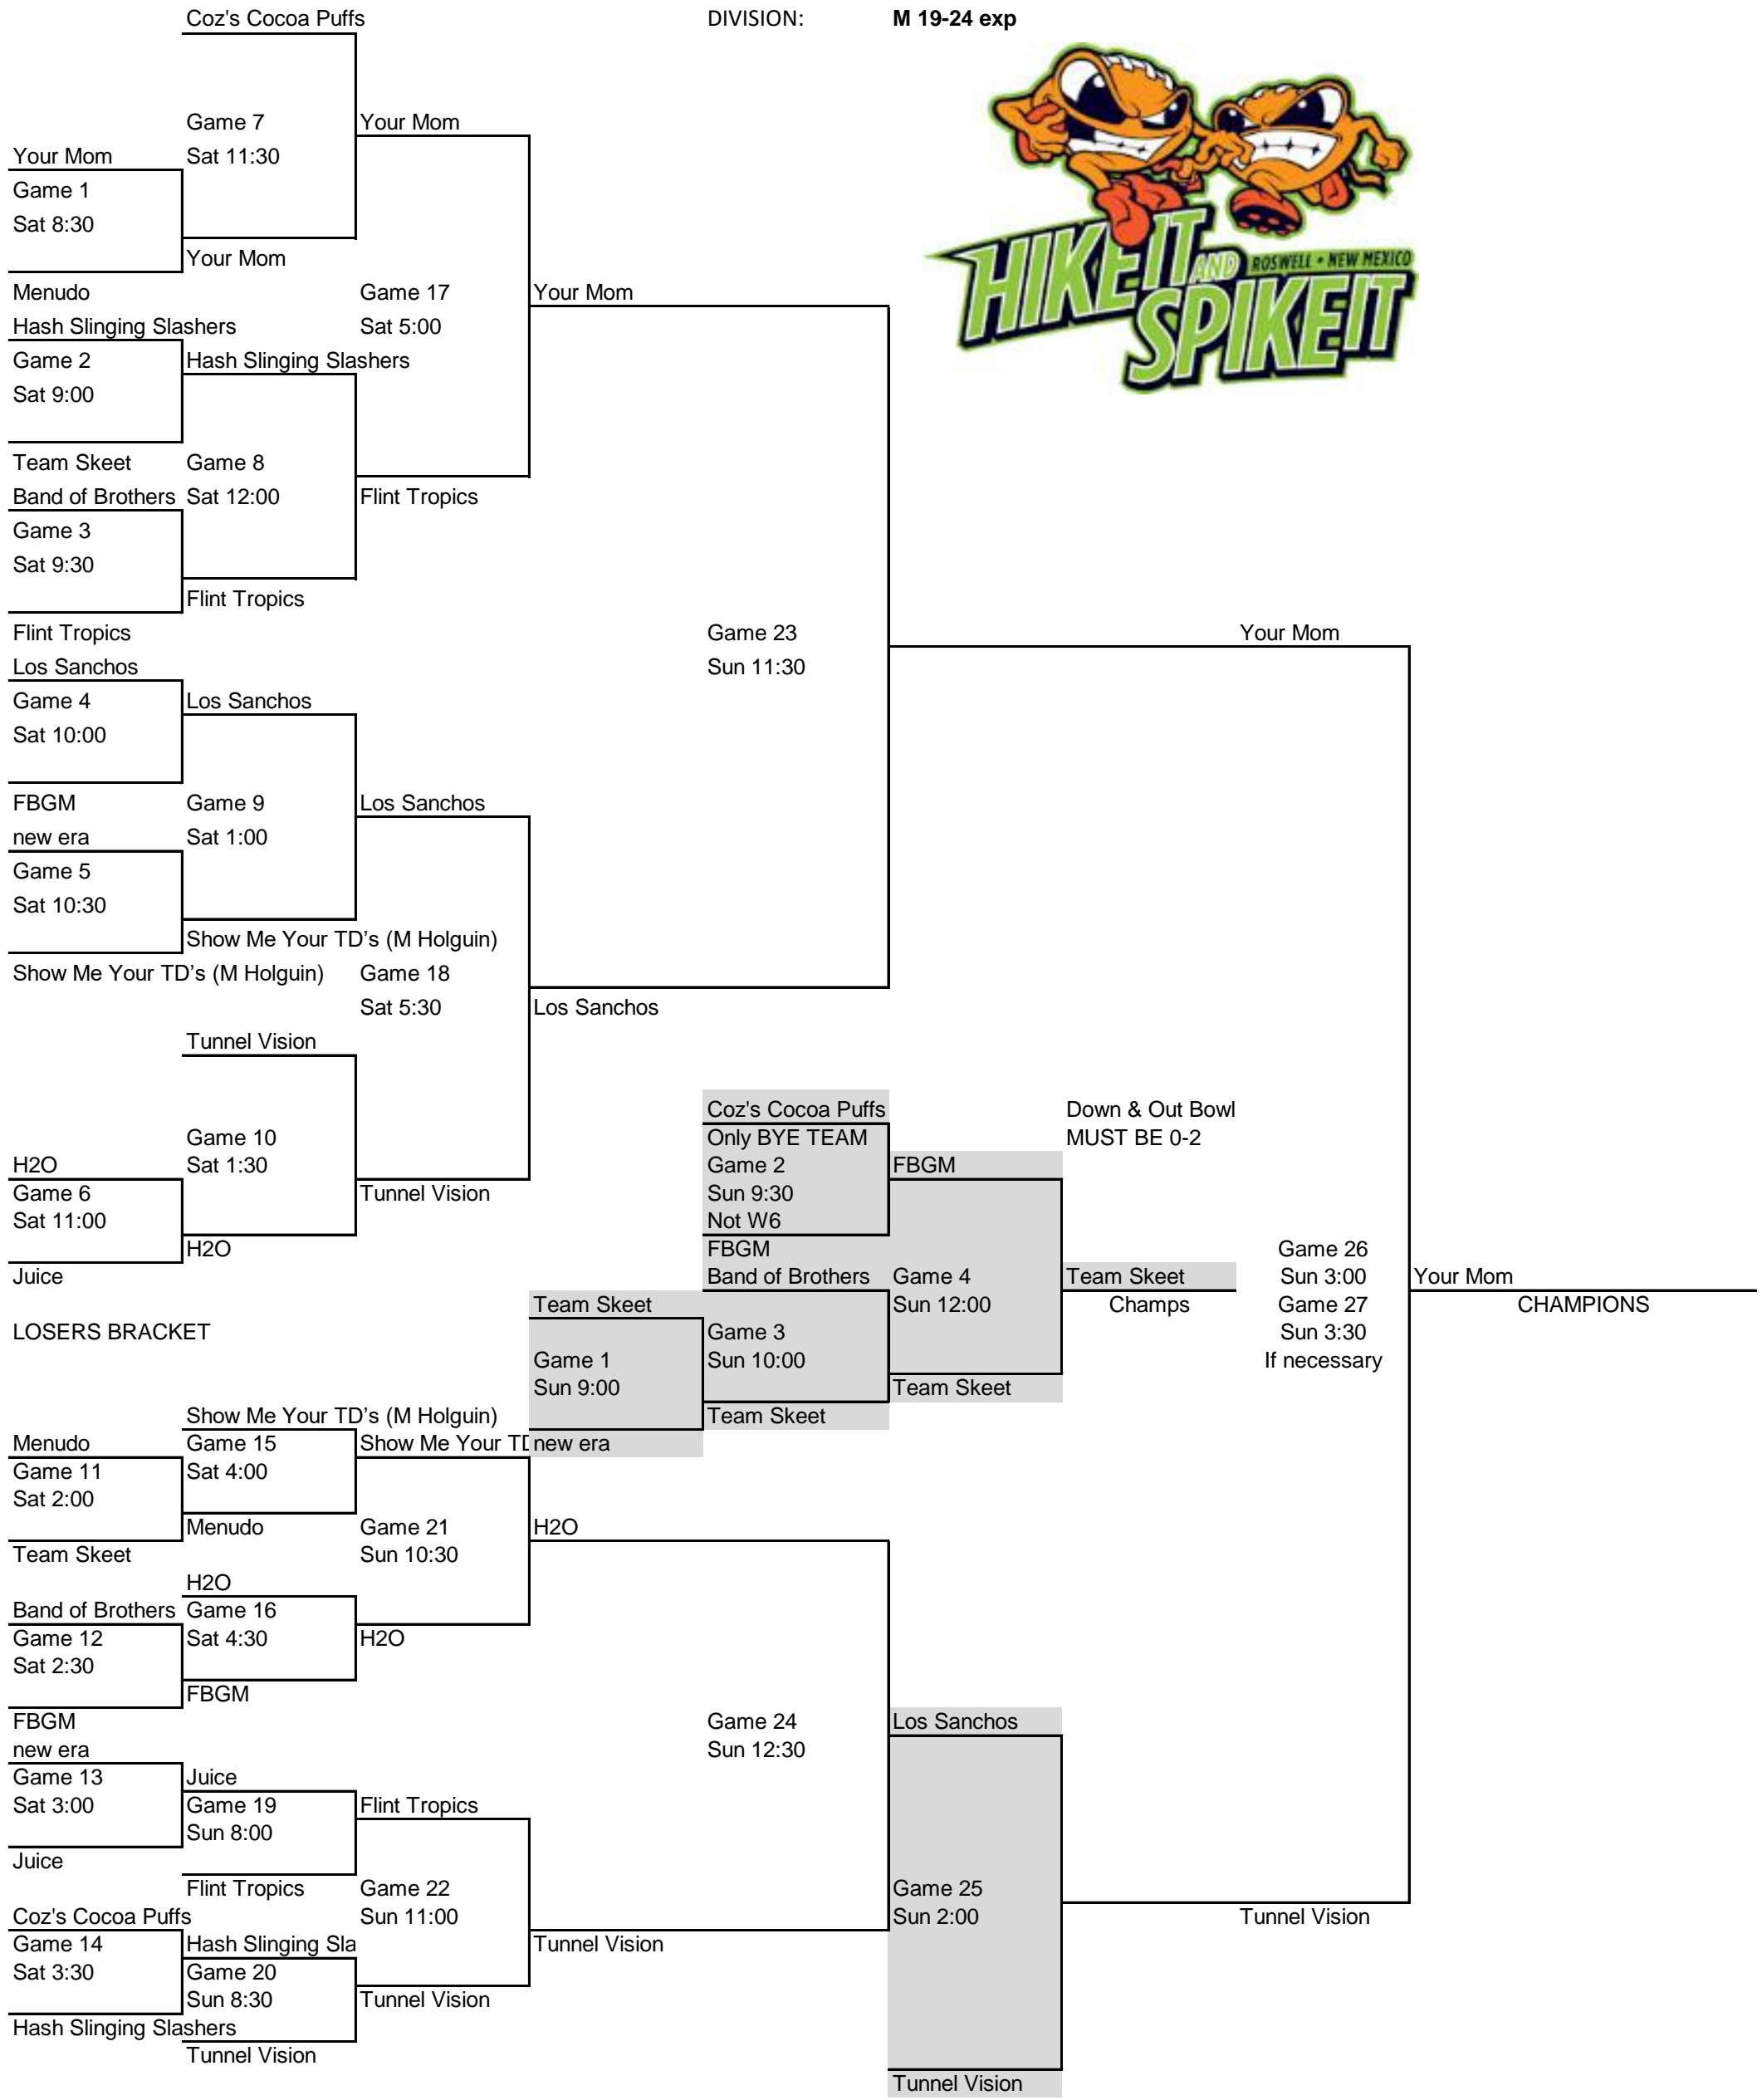

FIELD E

DIVISION: **M 19-24 exp**

Loser of game 25 is winner of 3rd place

14 teams