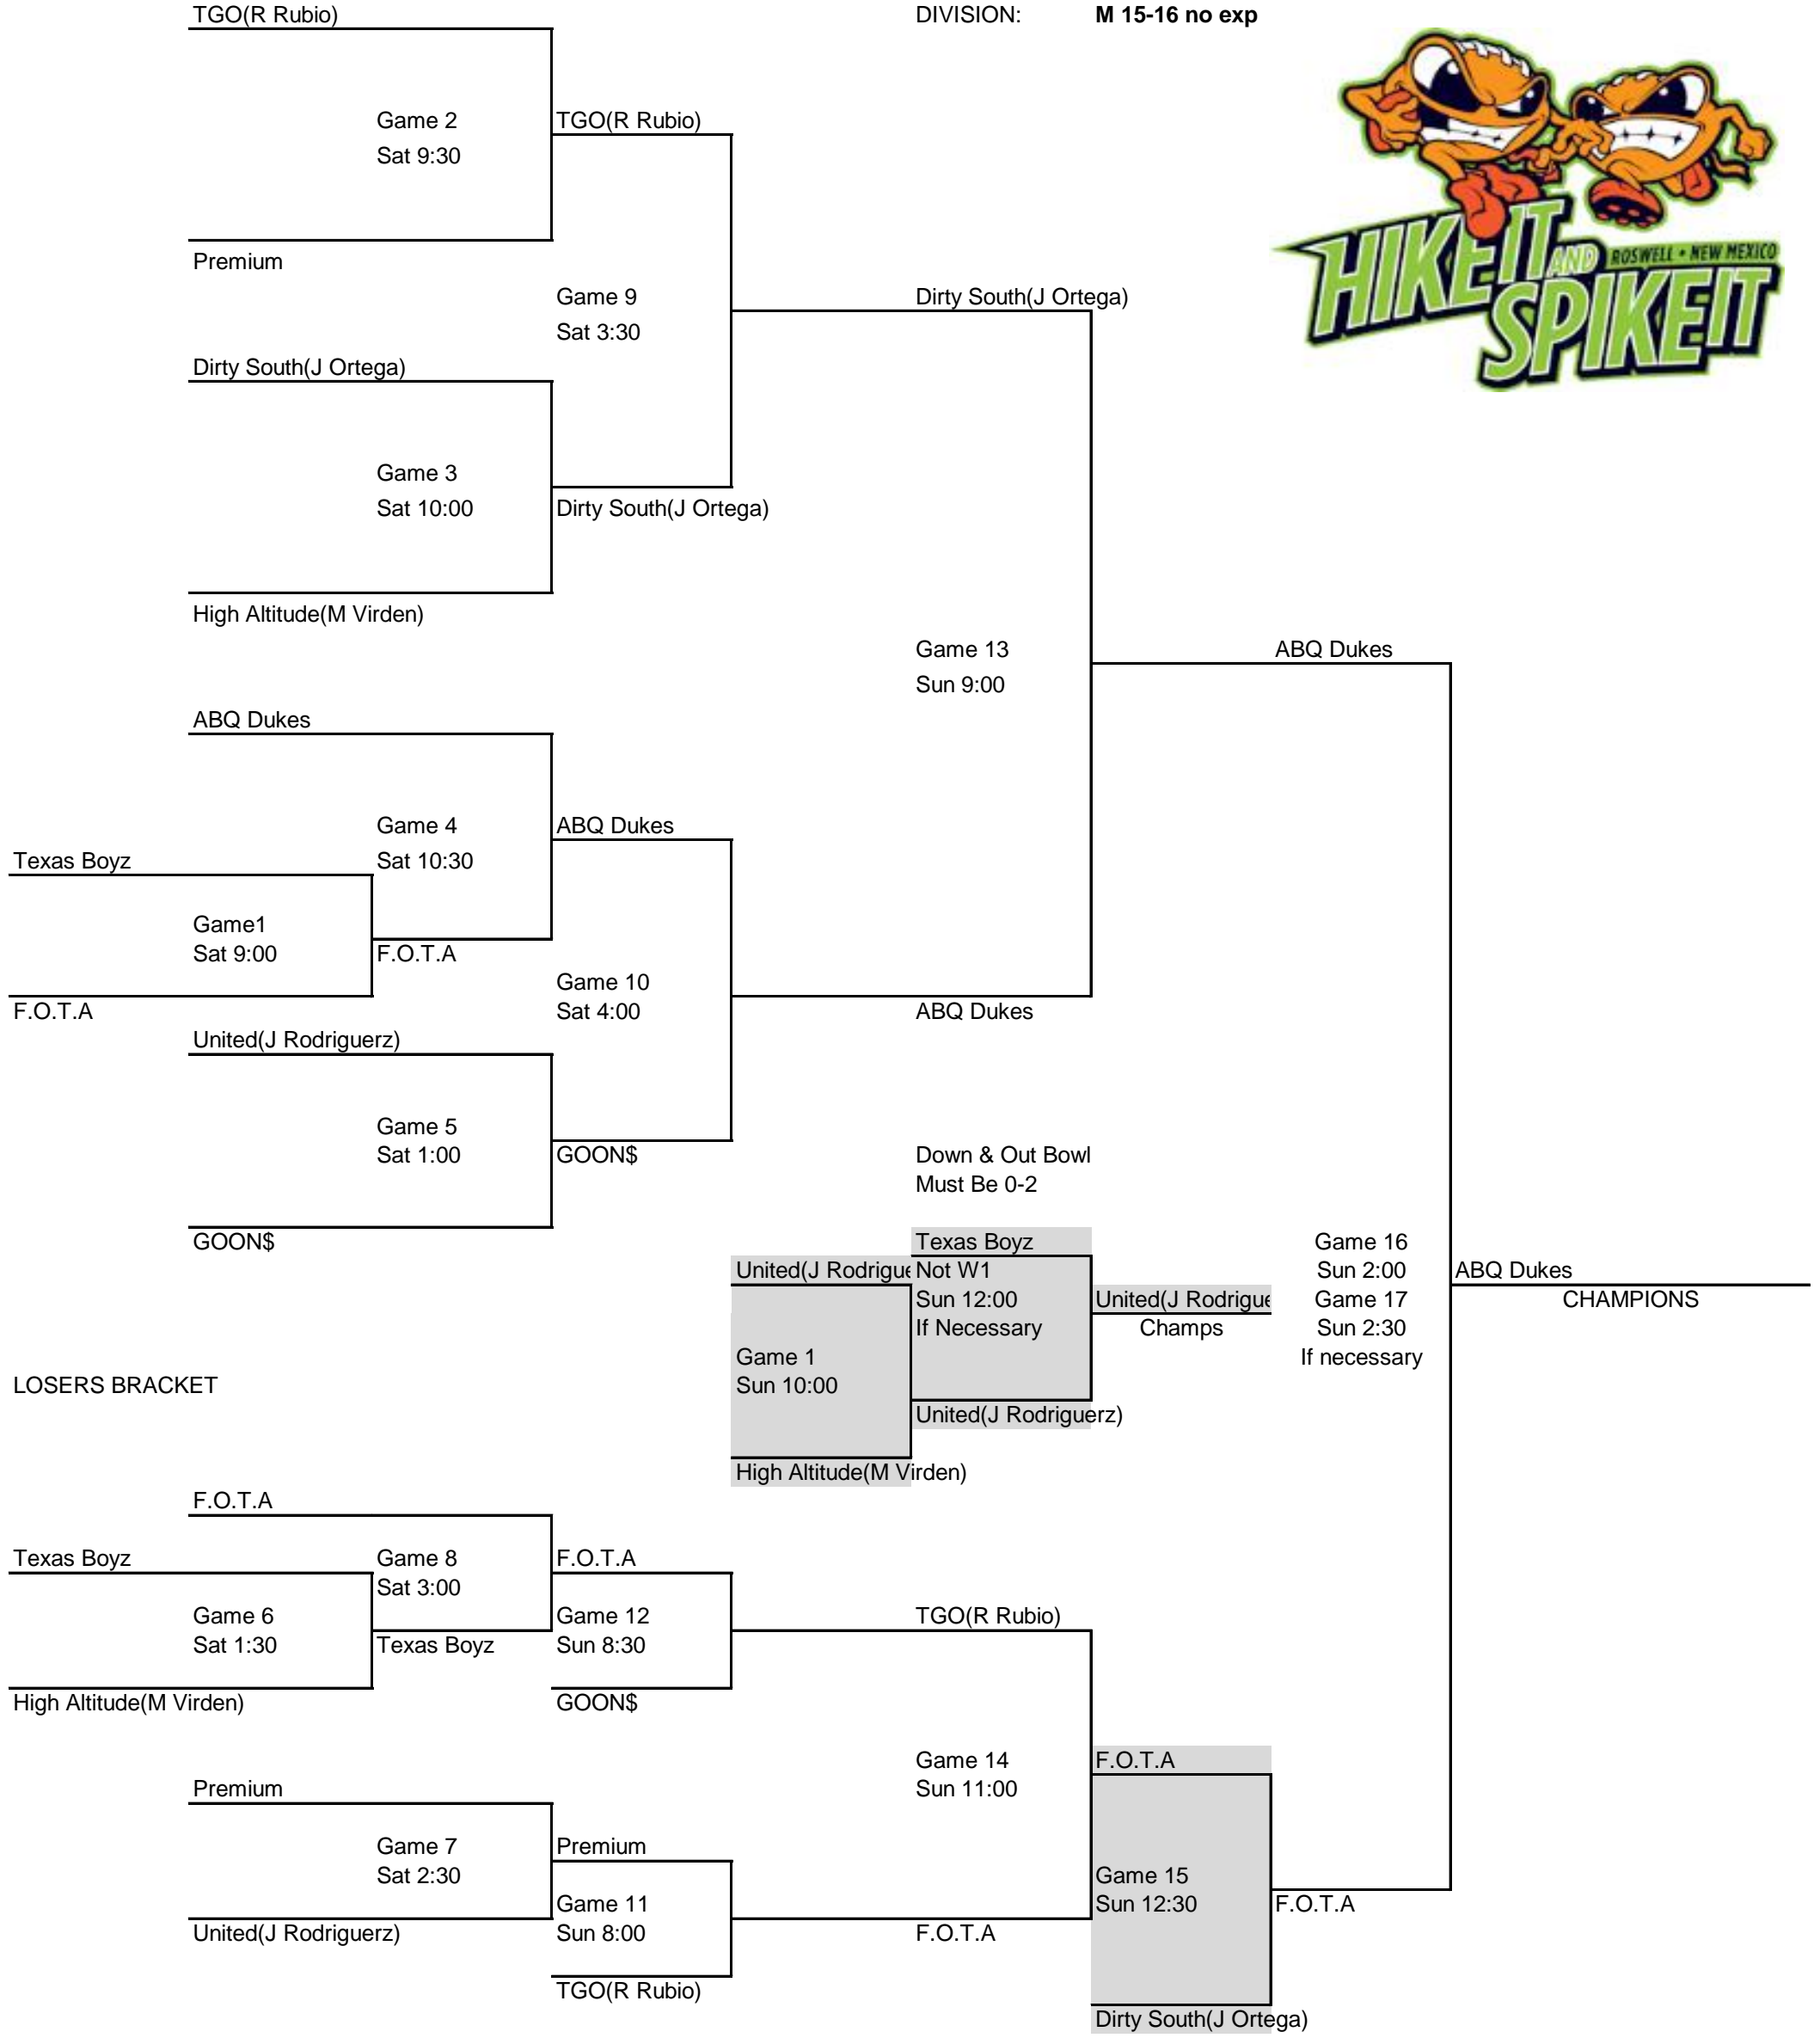

FIELD CC
 DIVISION: **M 15-16 no exp**

9 teams