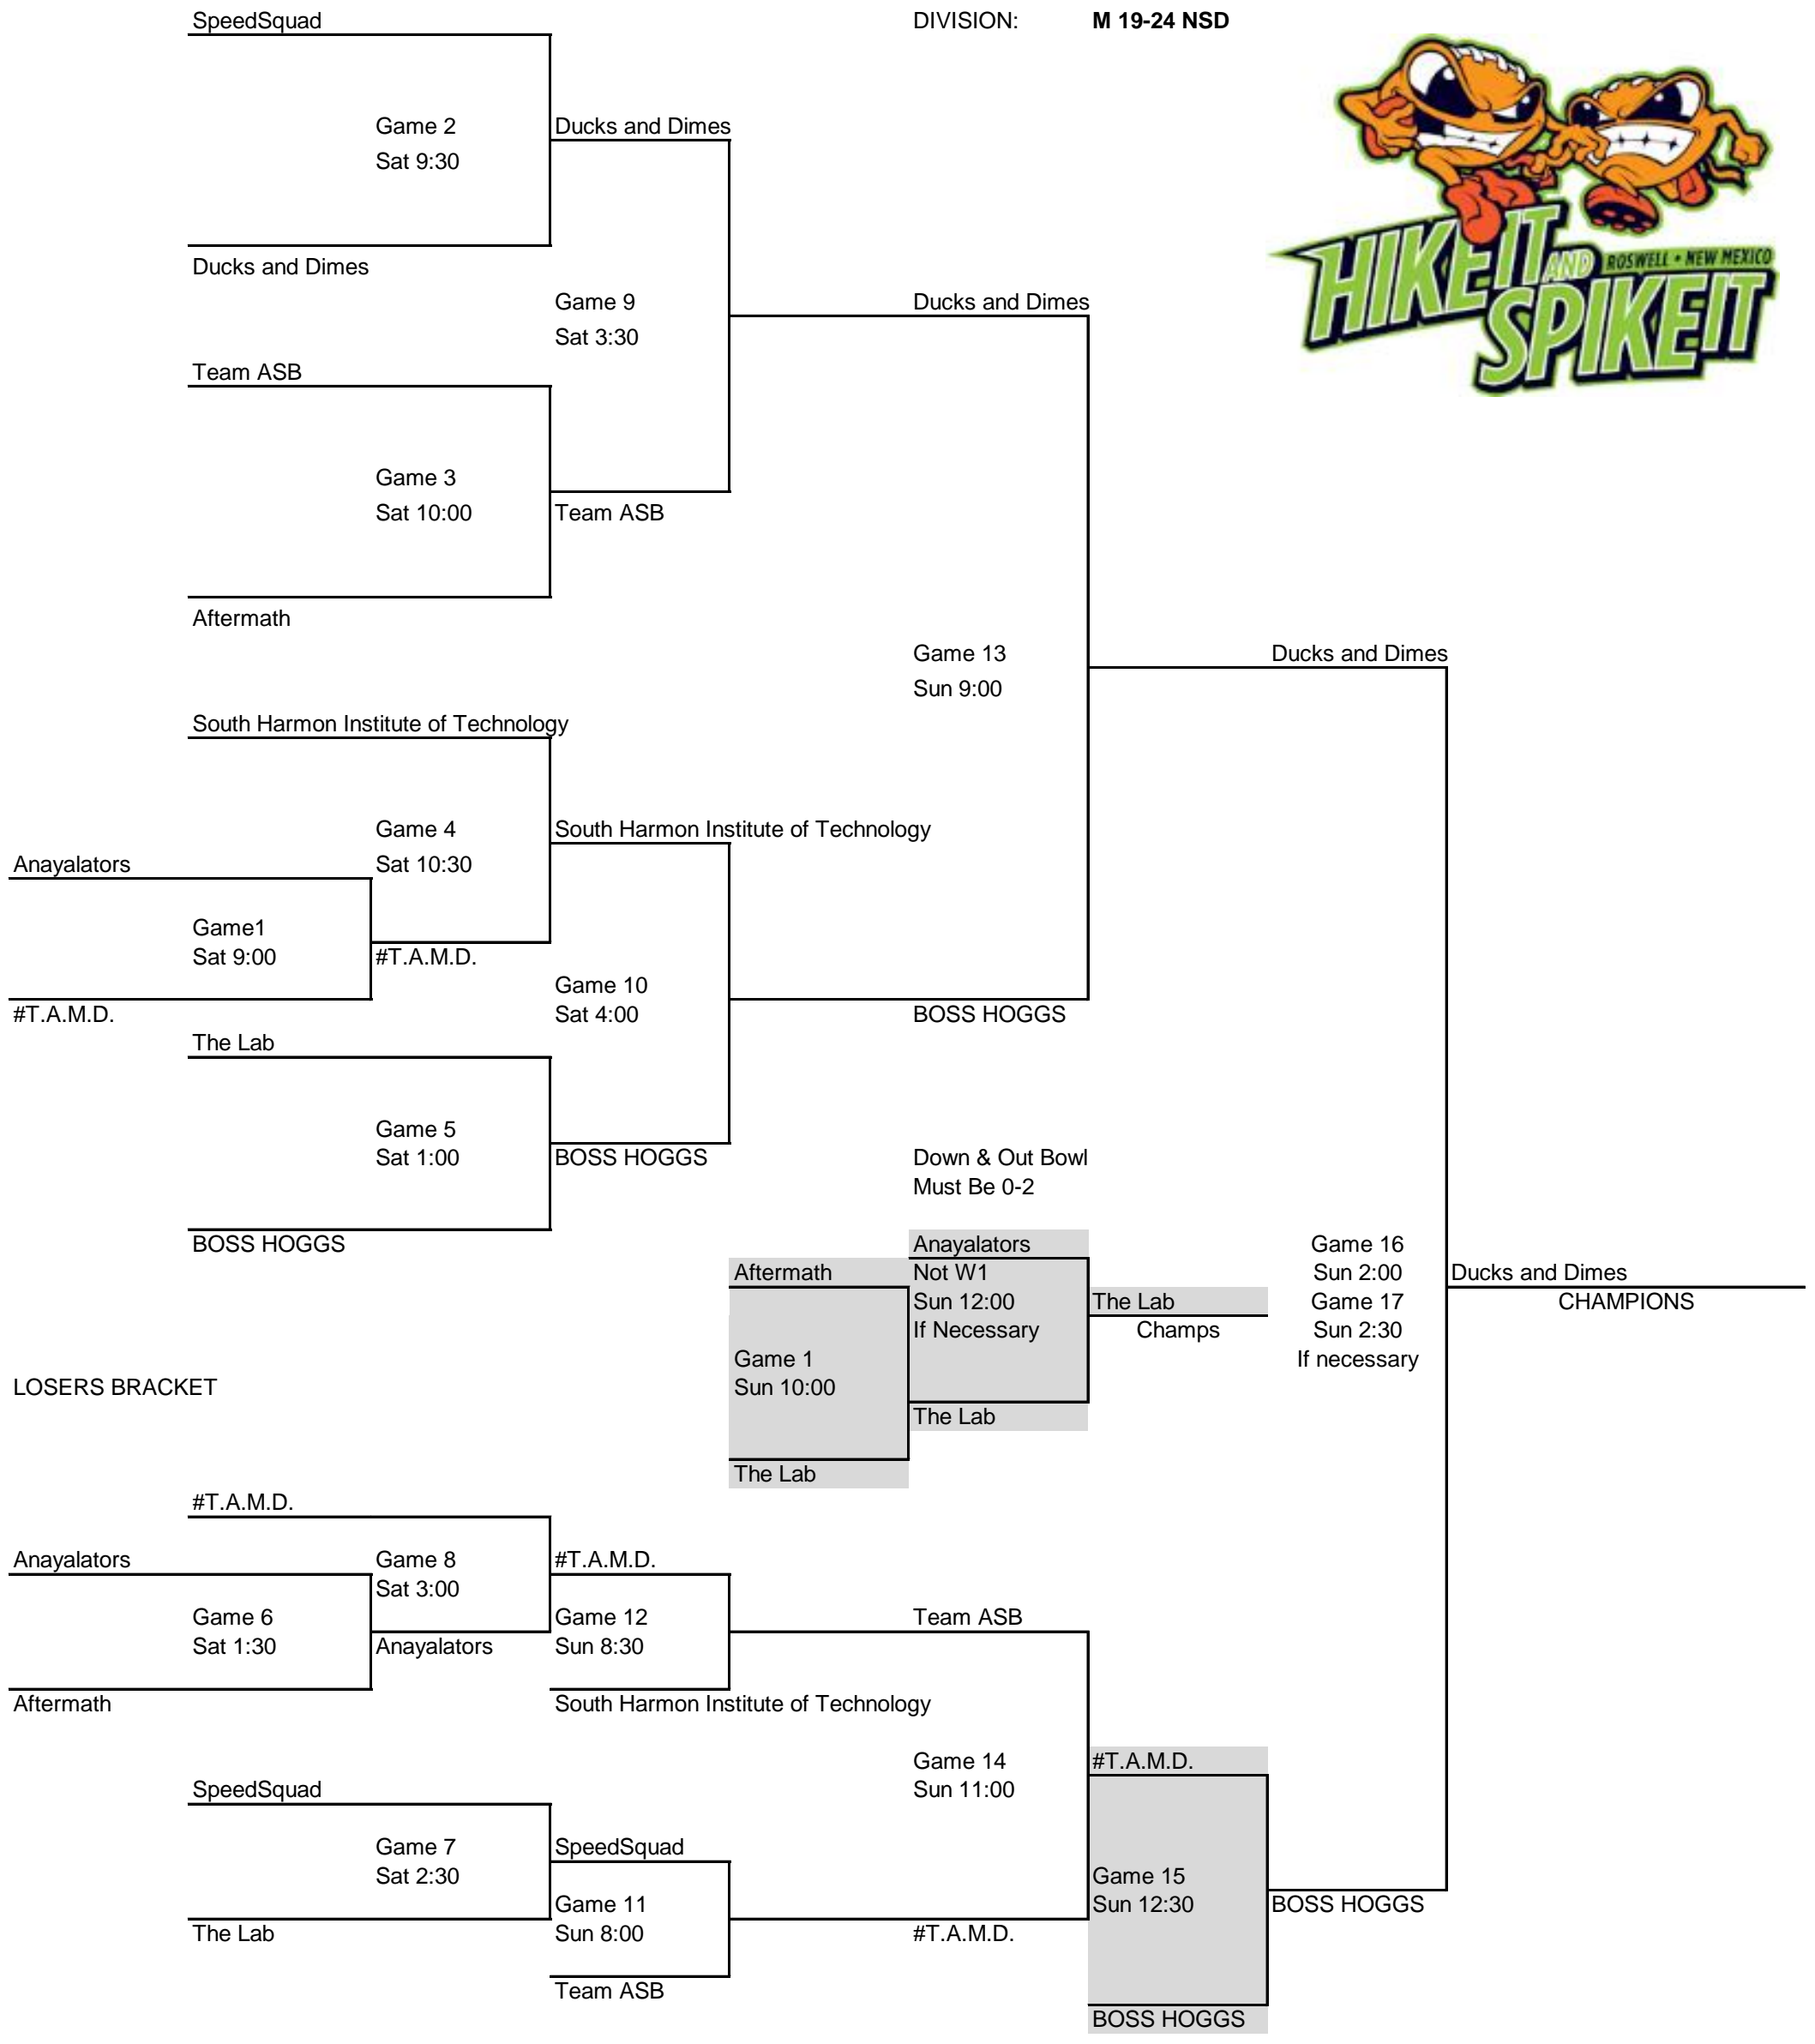

FIELD           B          

DIVISION: **M 19-24 NSD**

Loser of game 15 is winner of 3rd place

9 teams