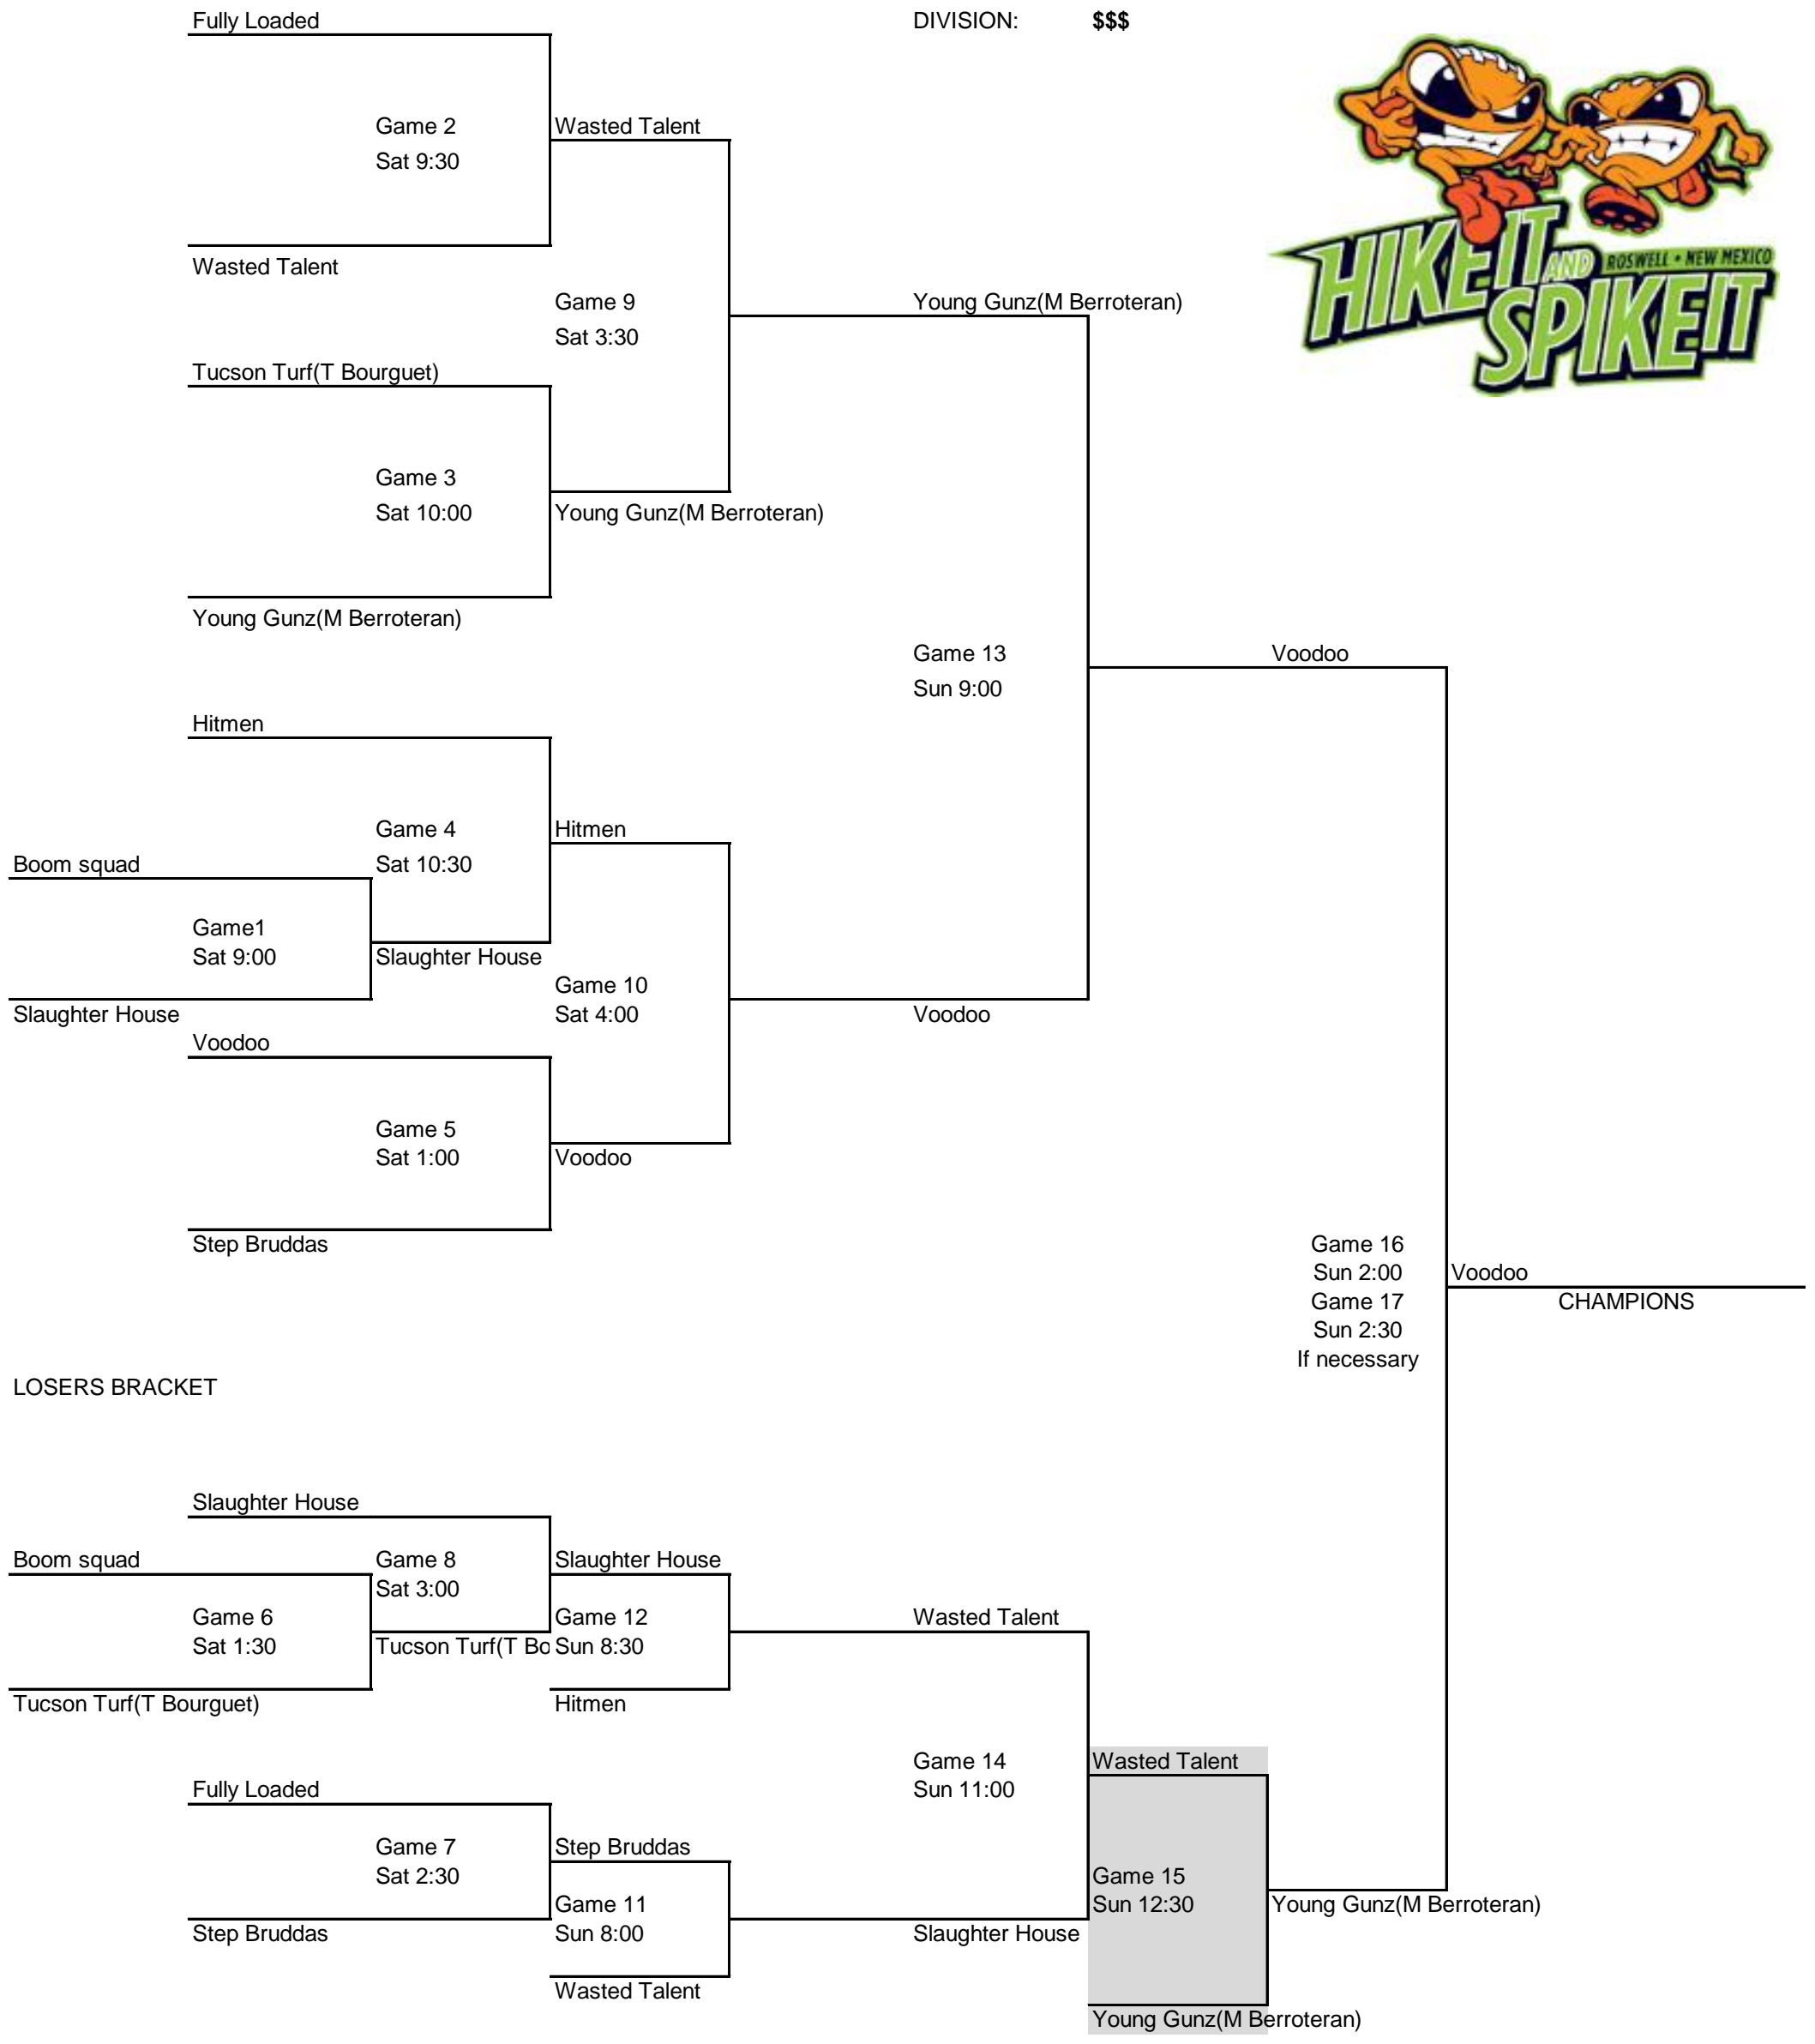

FIELD A

DIVISION: **\$\$\$**

Loser of game 15 is winner of 3rd place

9 teams