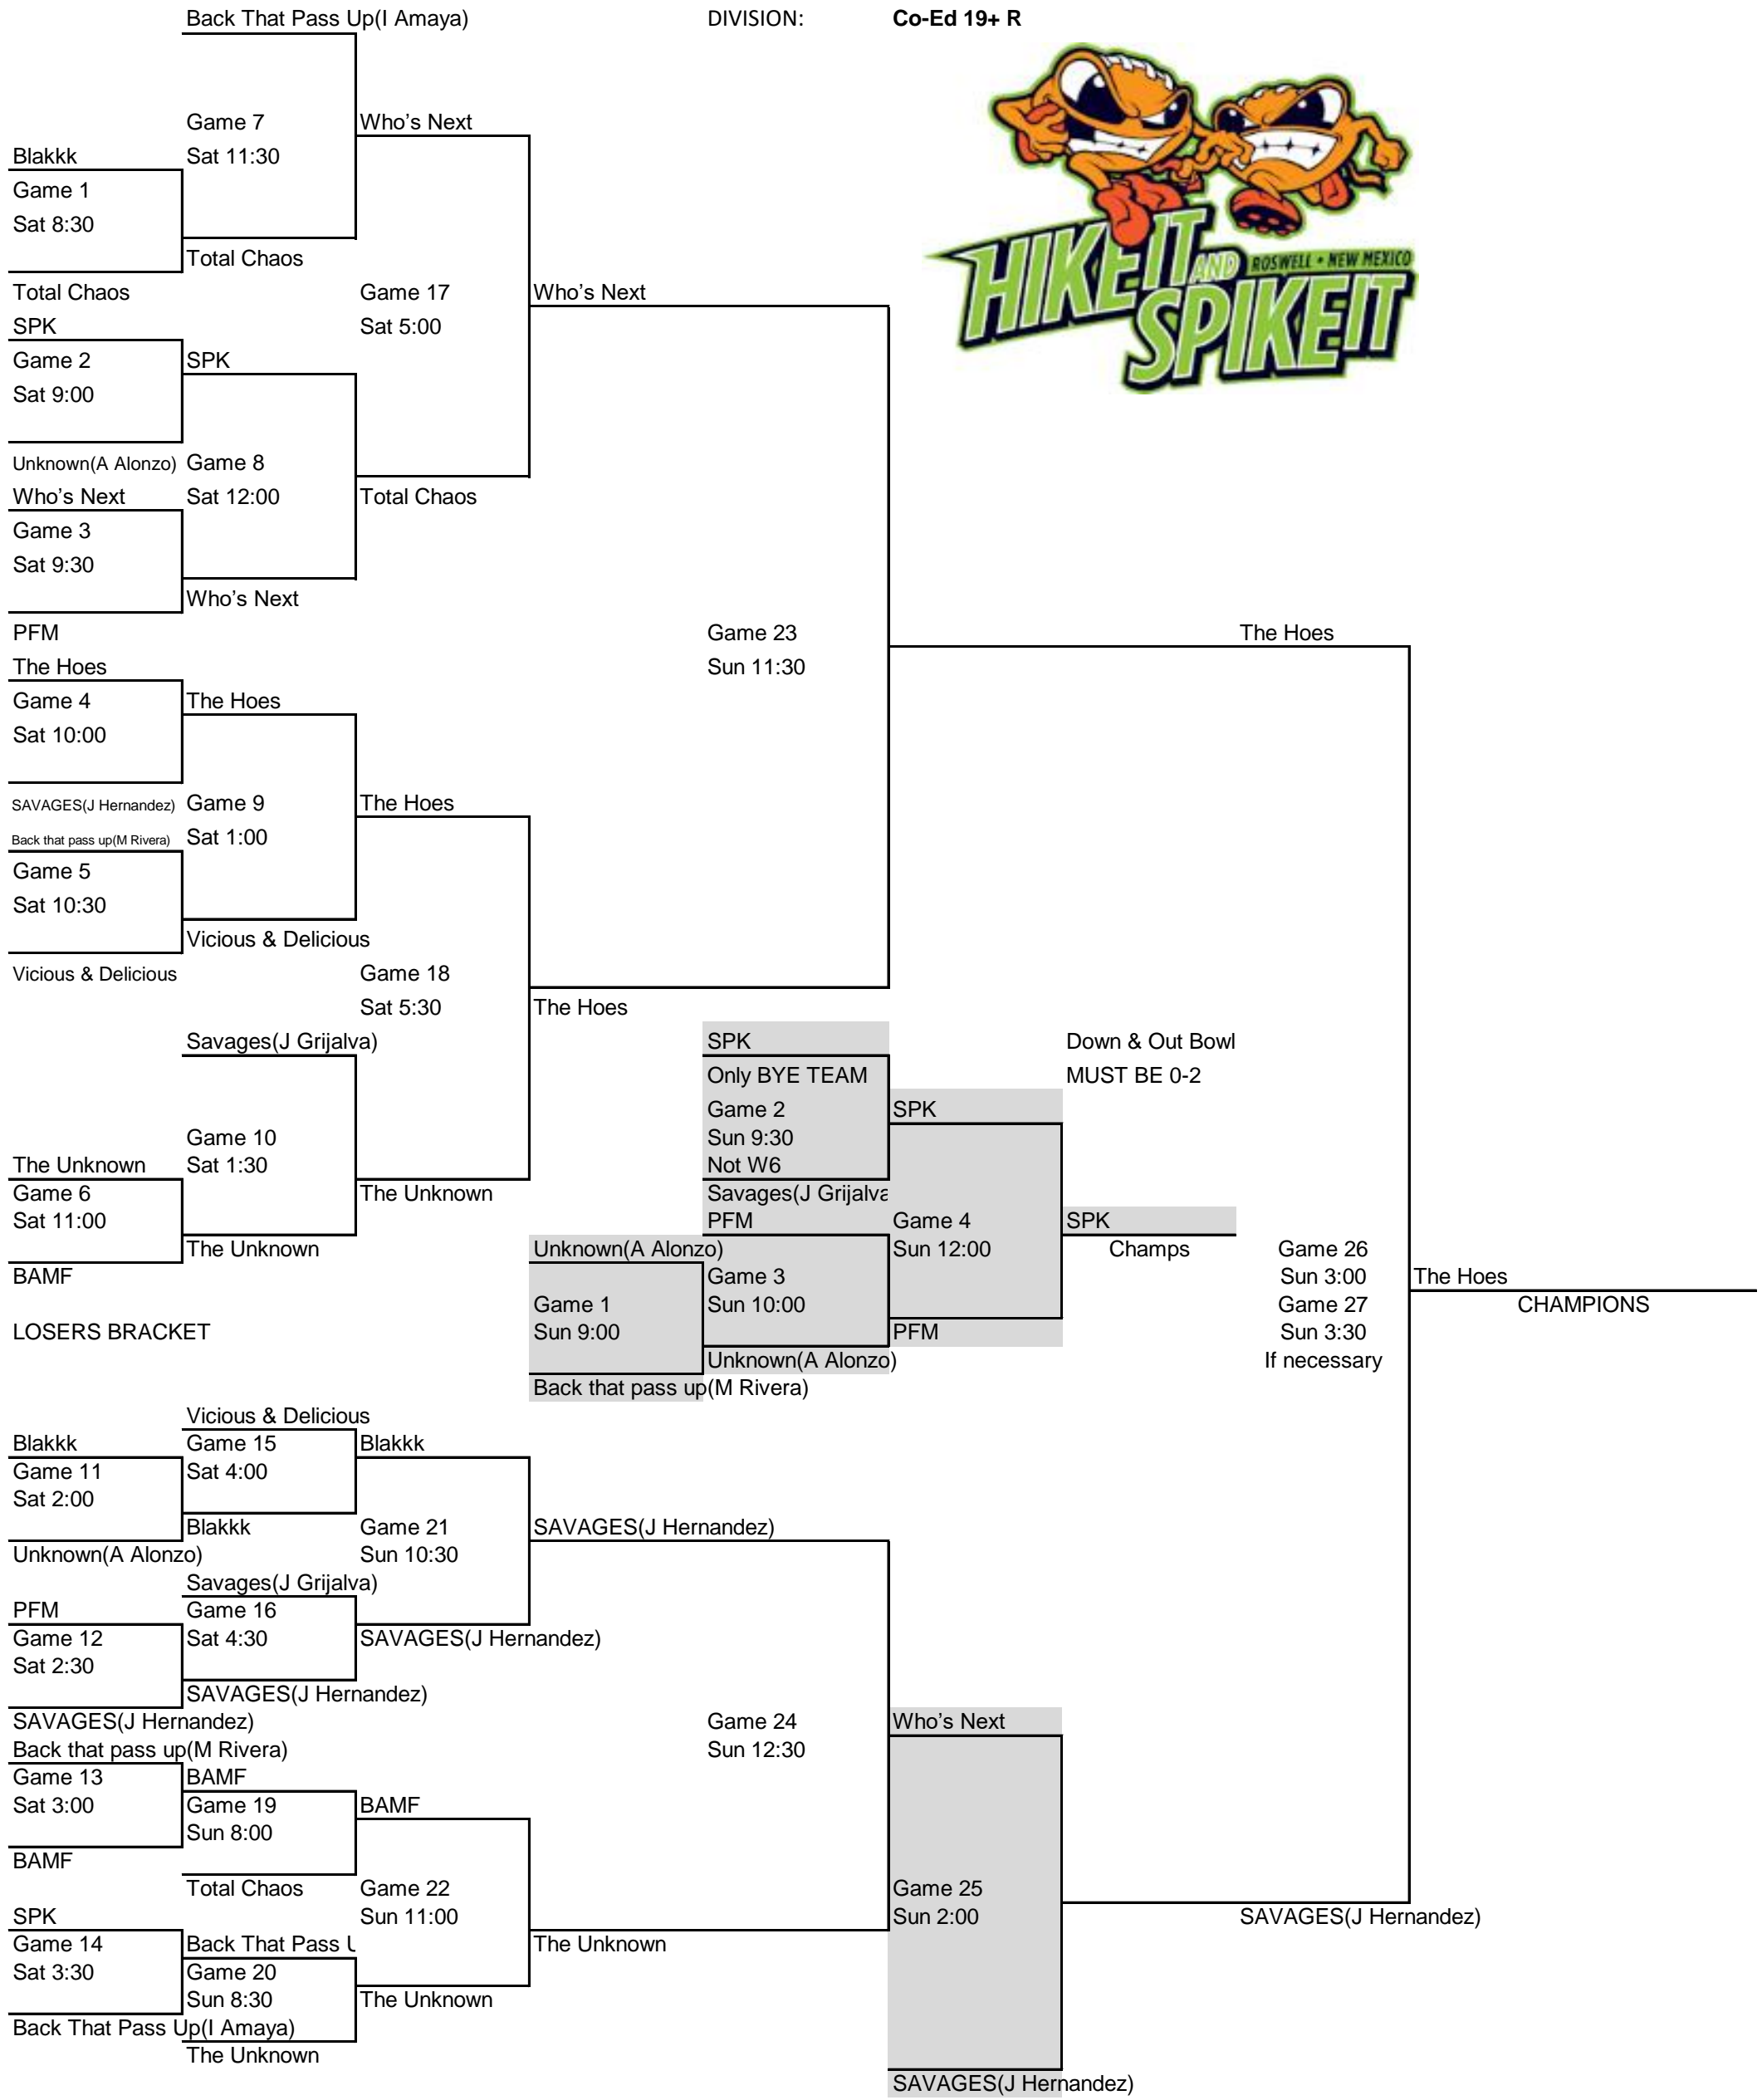

FIELD AA

DIVISION: **Co-Ed 19+ R**

Loser of game 25 is winner of 3rd place

14 teams