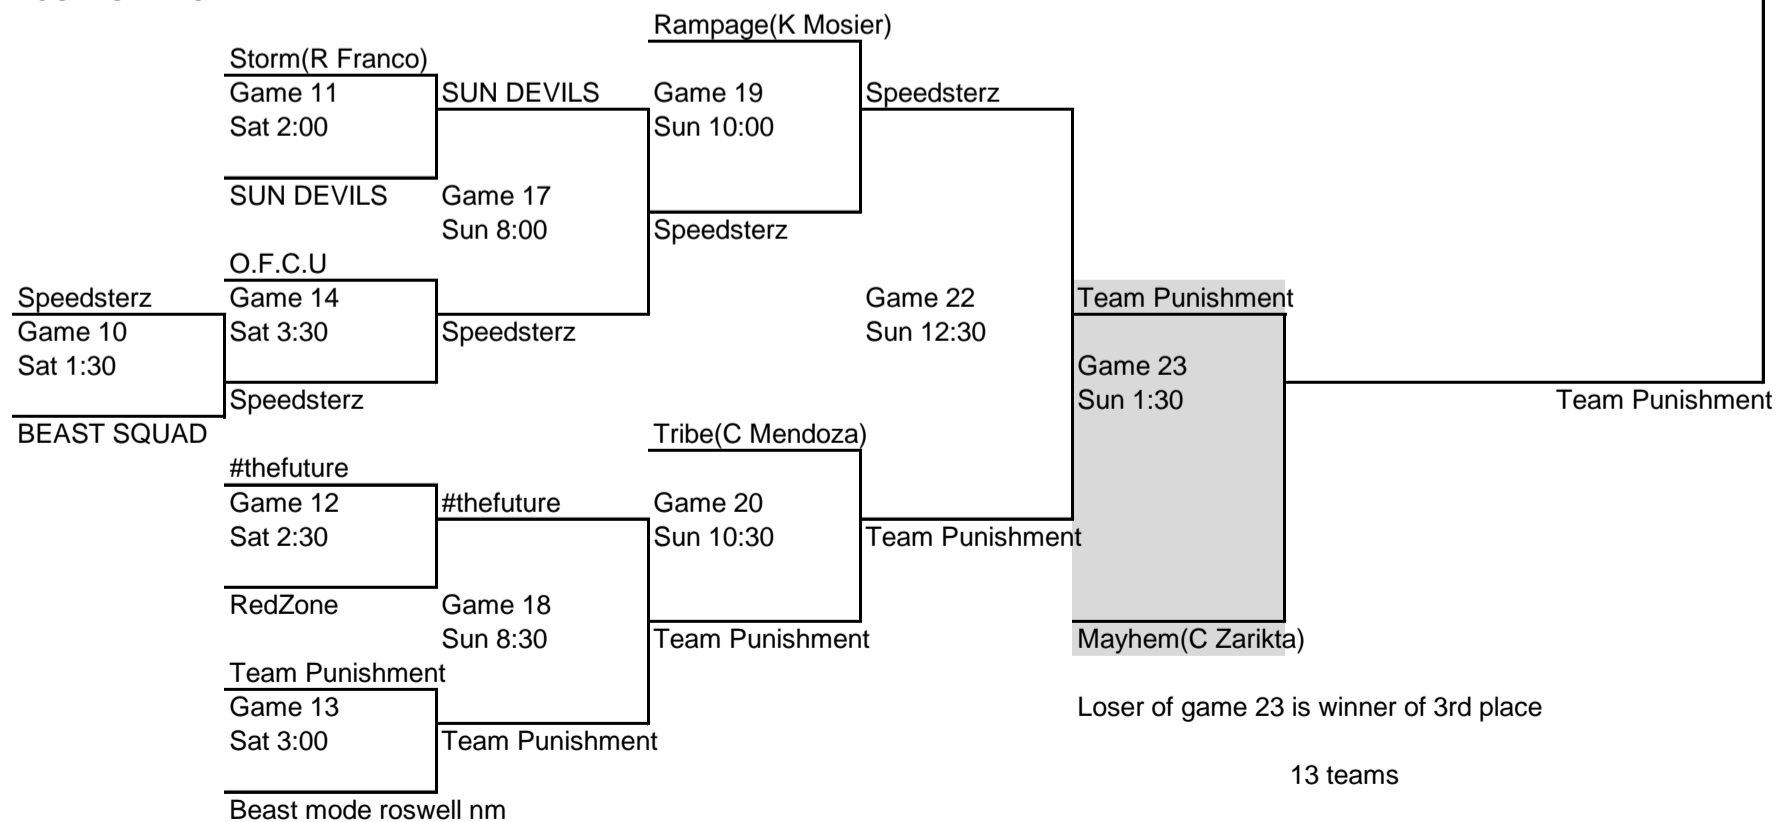

FIELD 6

DIVISION: **M 10&Under**

LOSERS BRACKET

13 teams