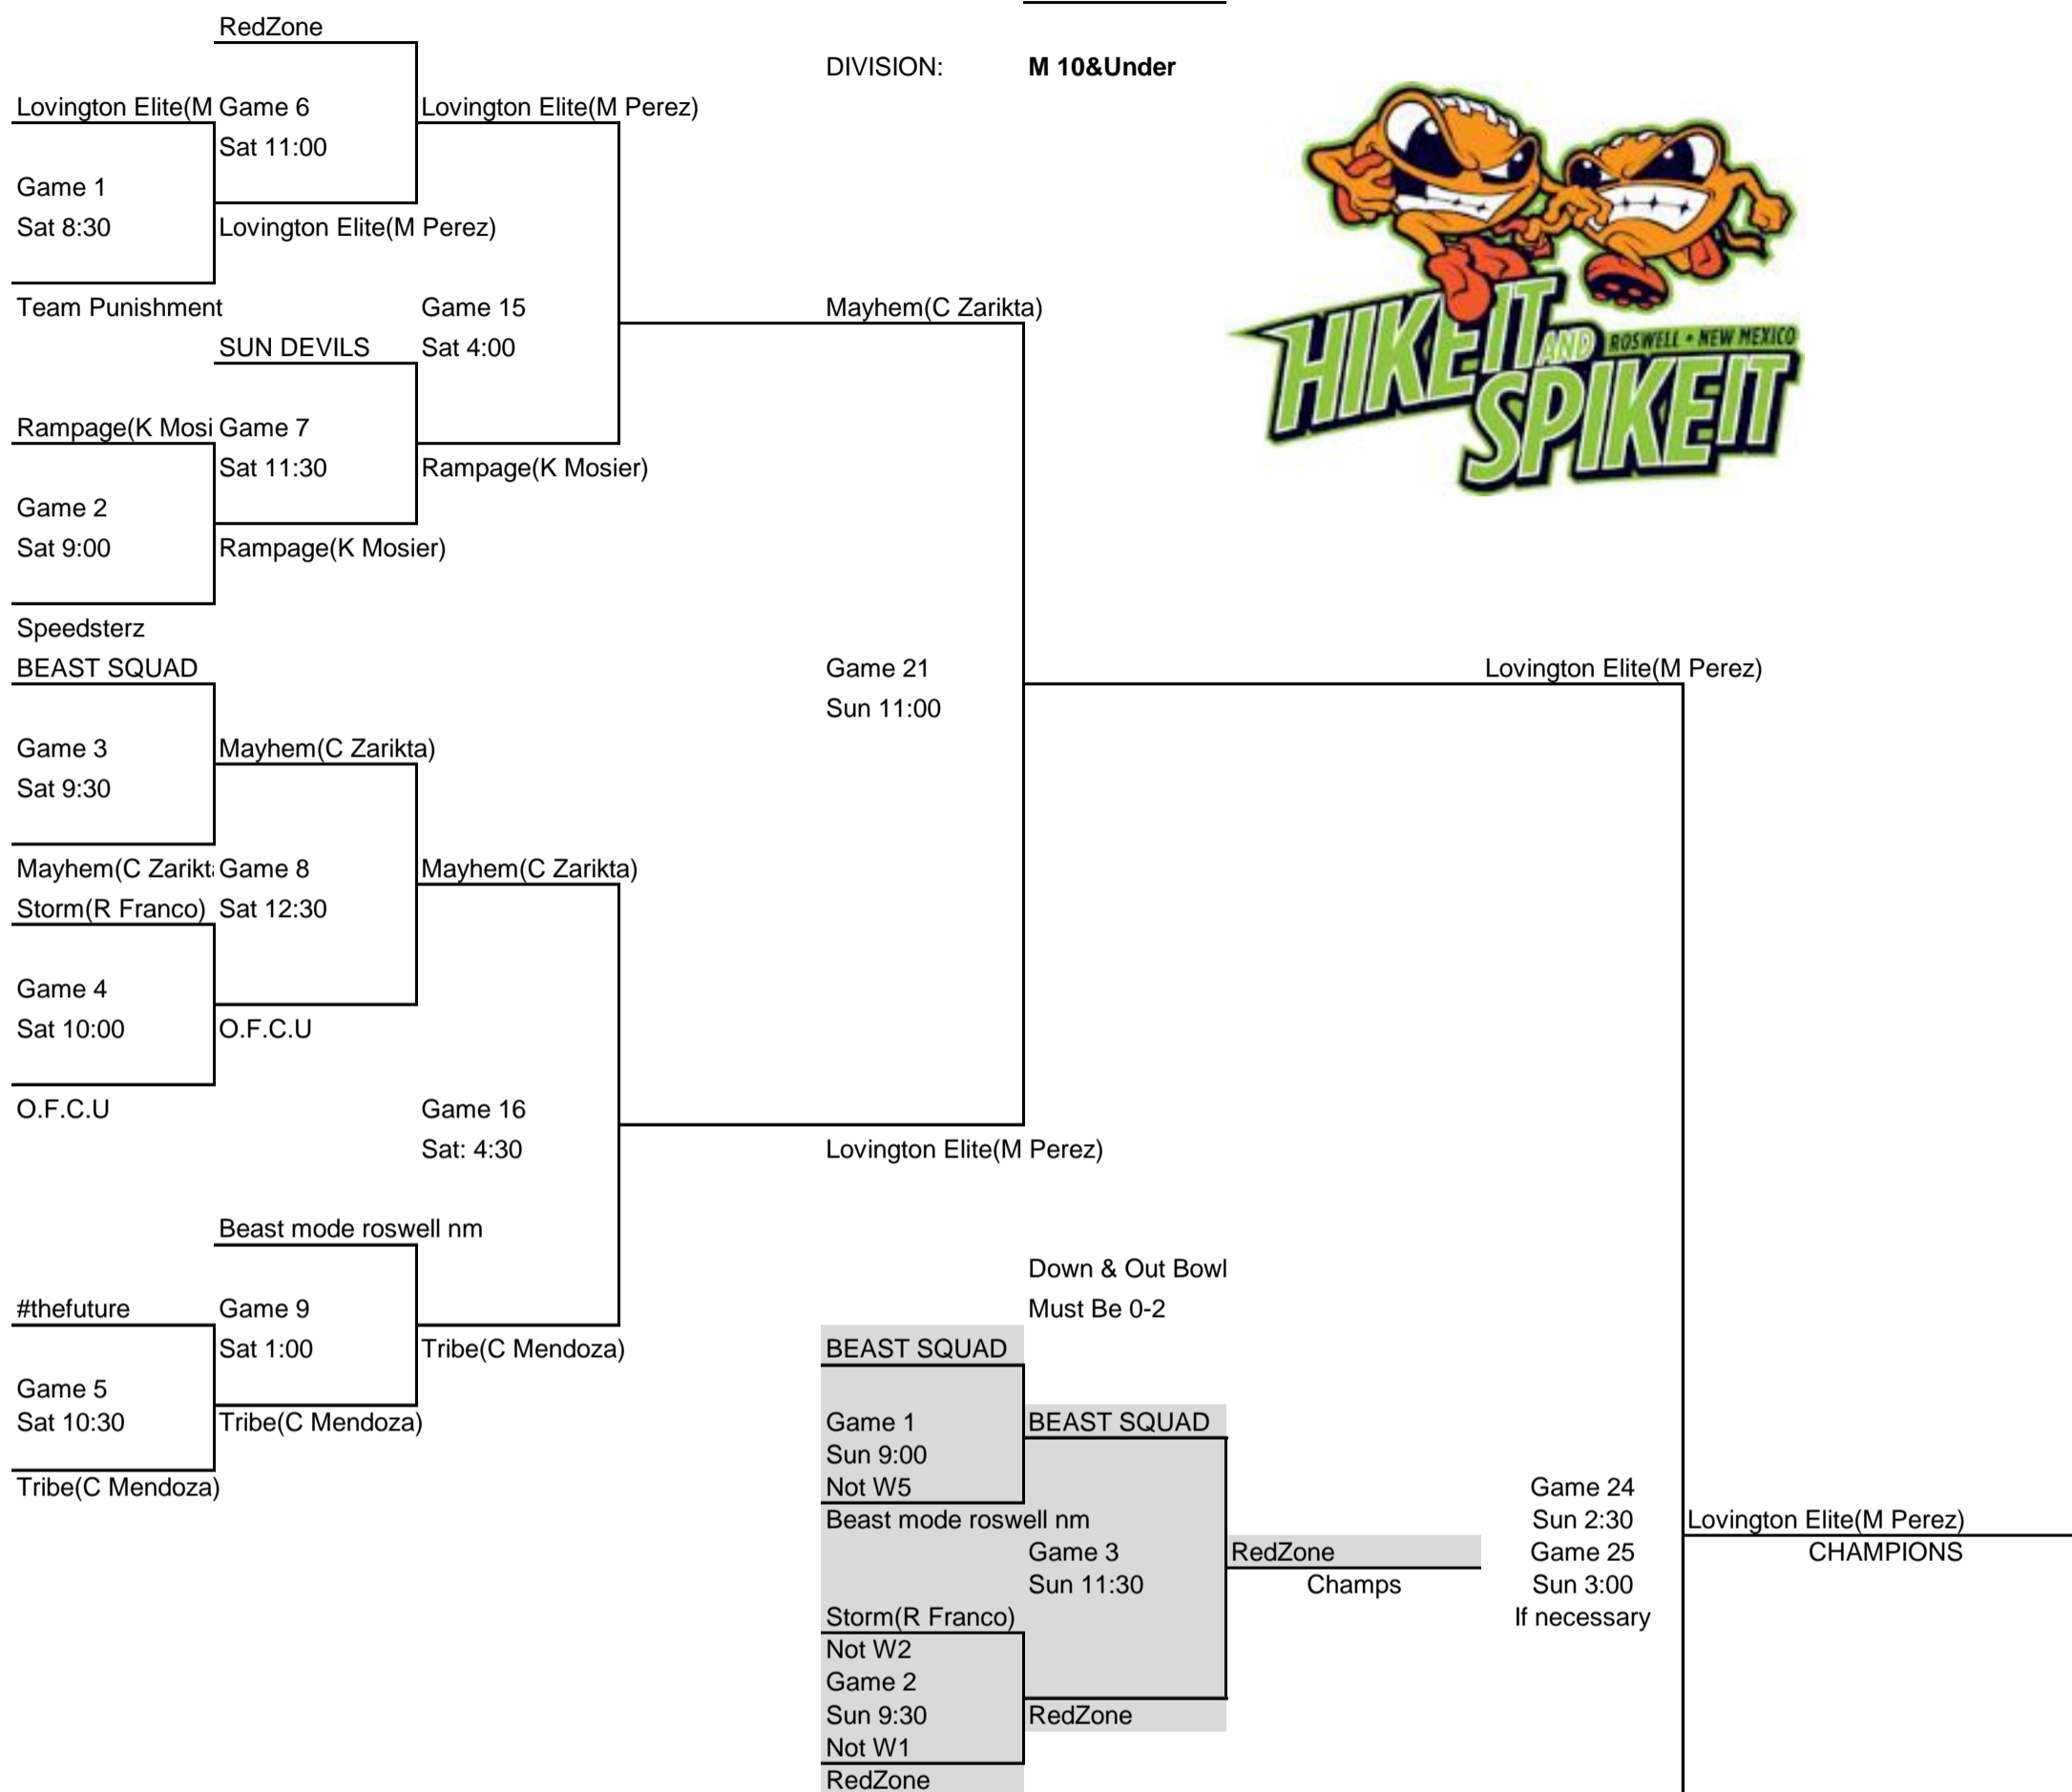

FIELD 6

DIVISION: **M 10&Under**

LOSERS BRACKET

13 teams