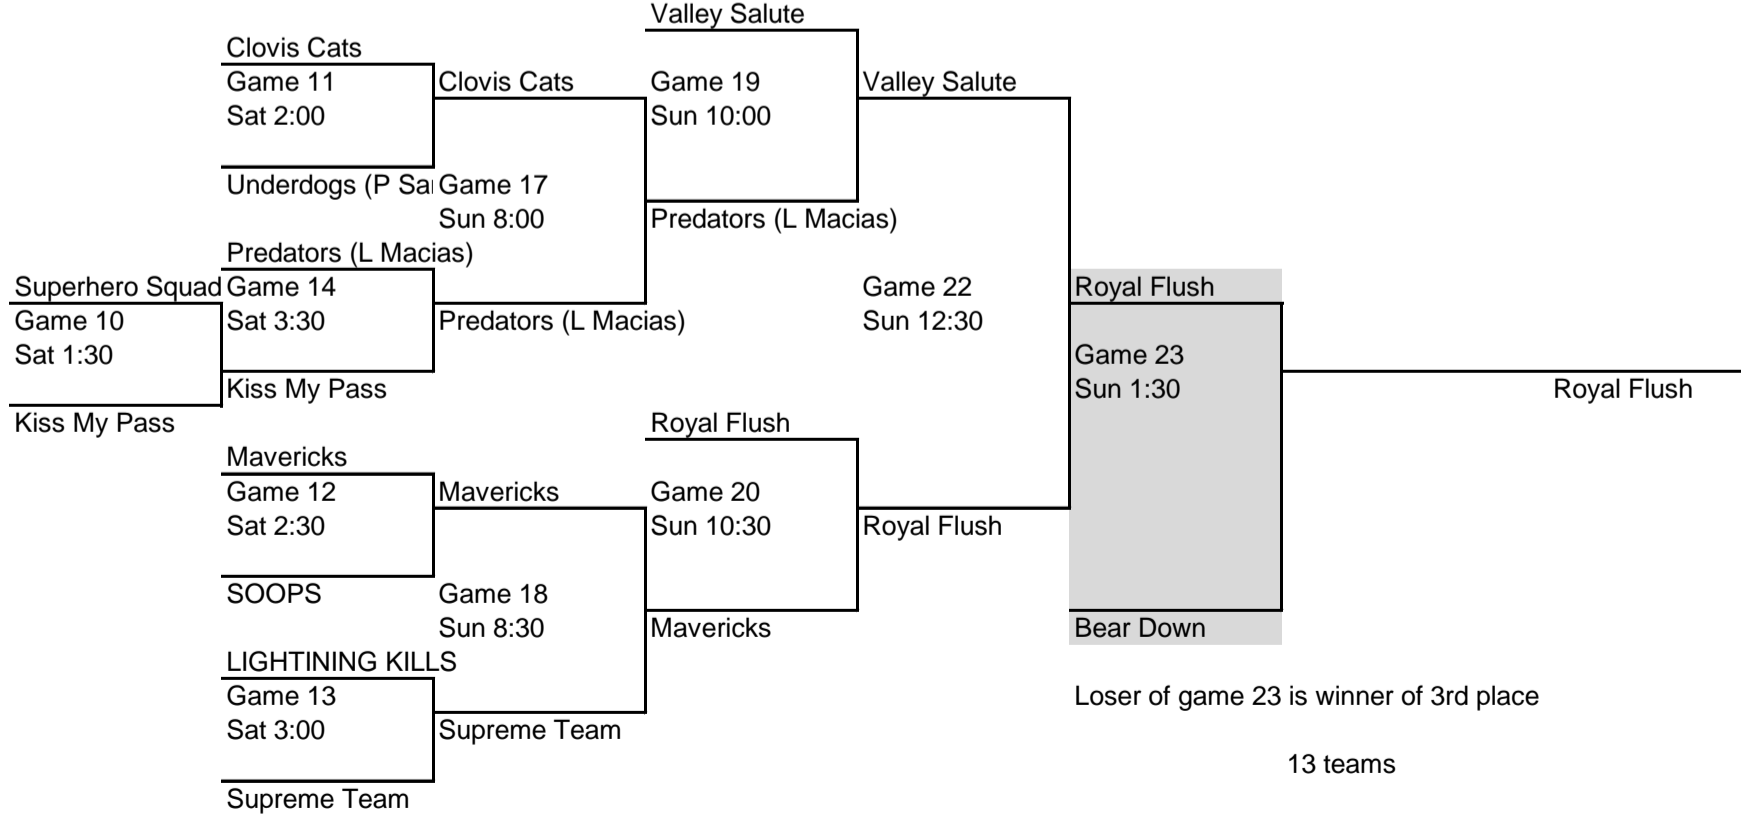

FIELD 10

DIVISION: **M 11-12**

LOSERS BRACKET

13 teams