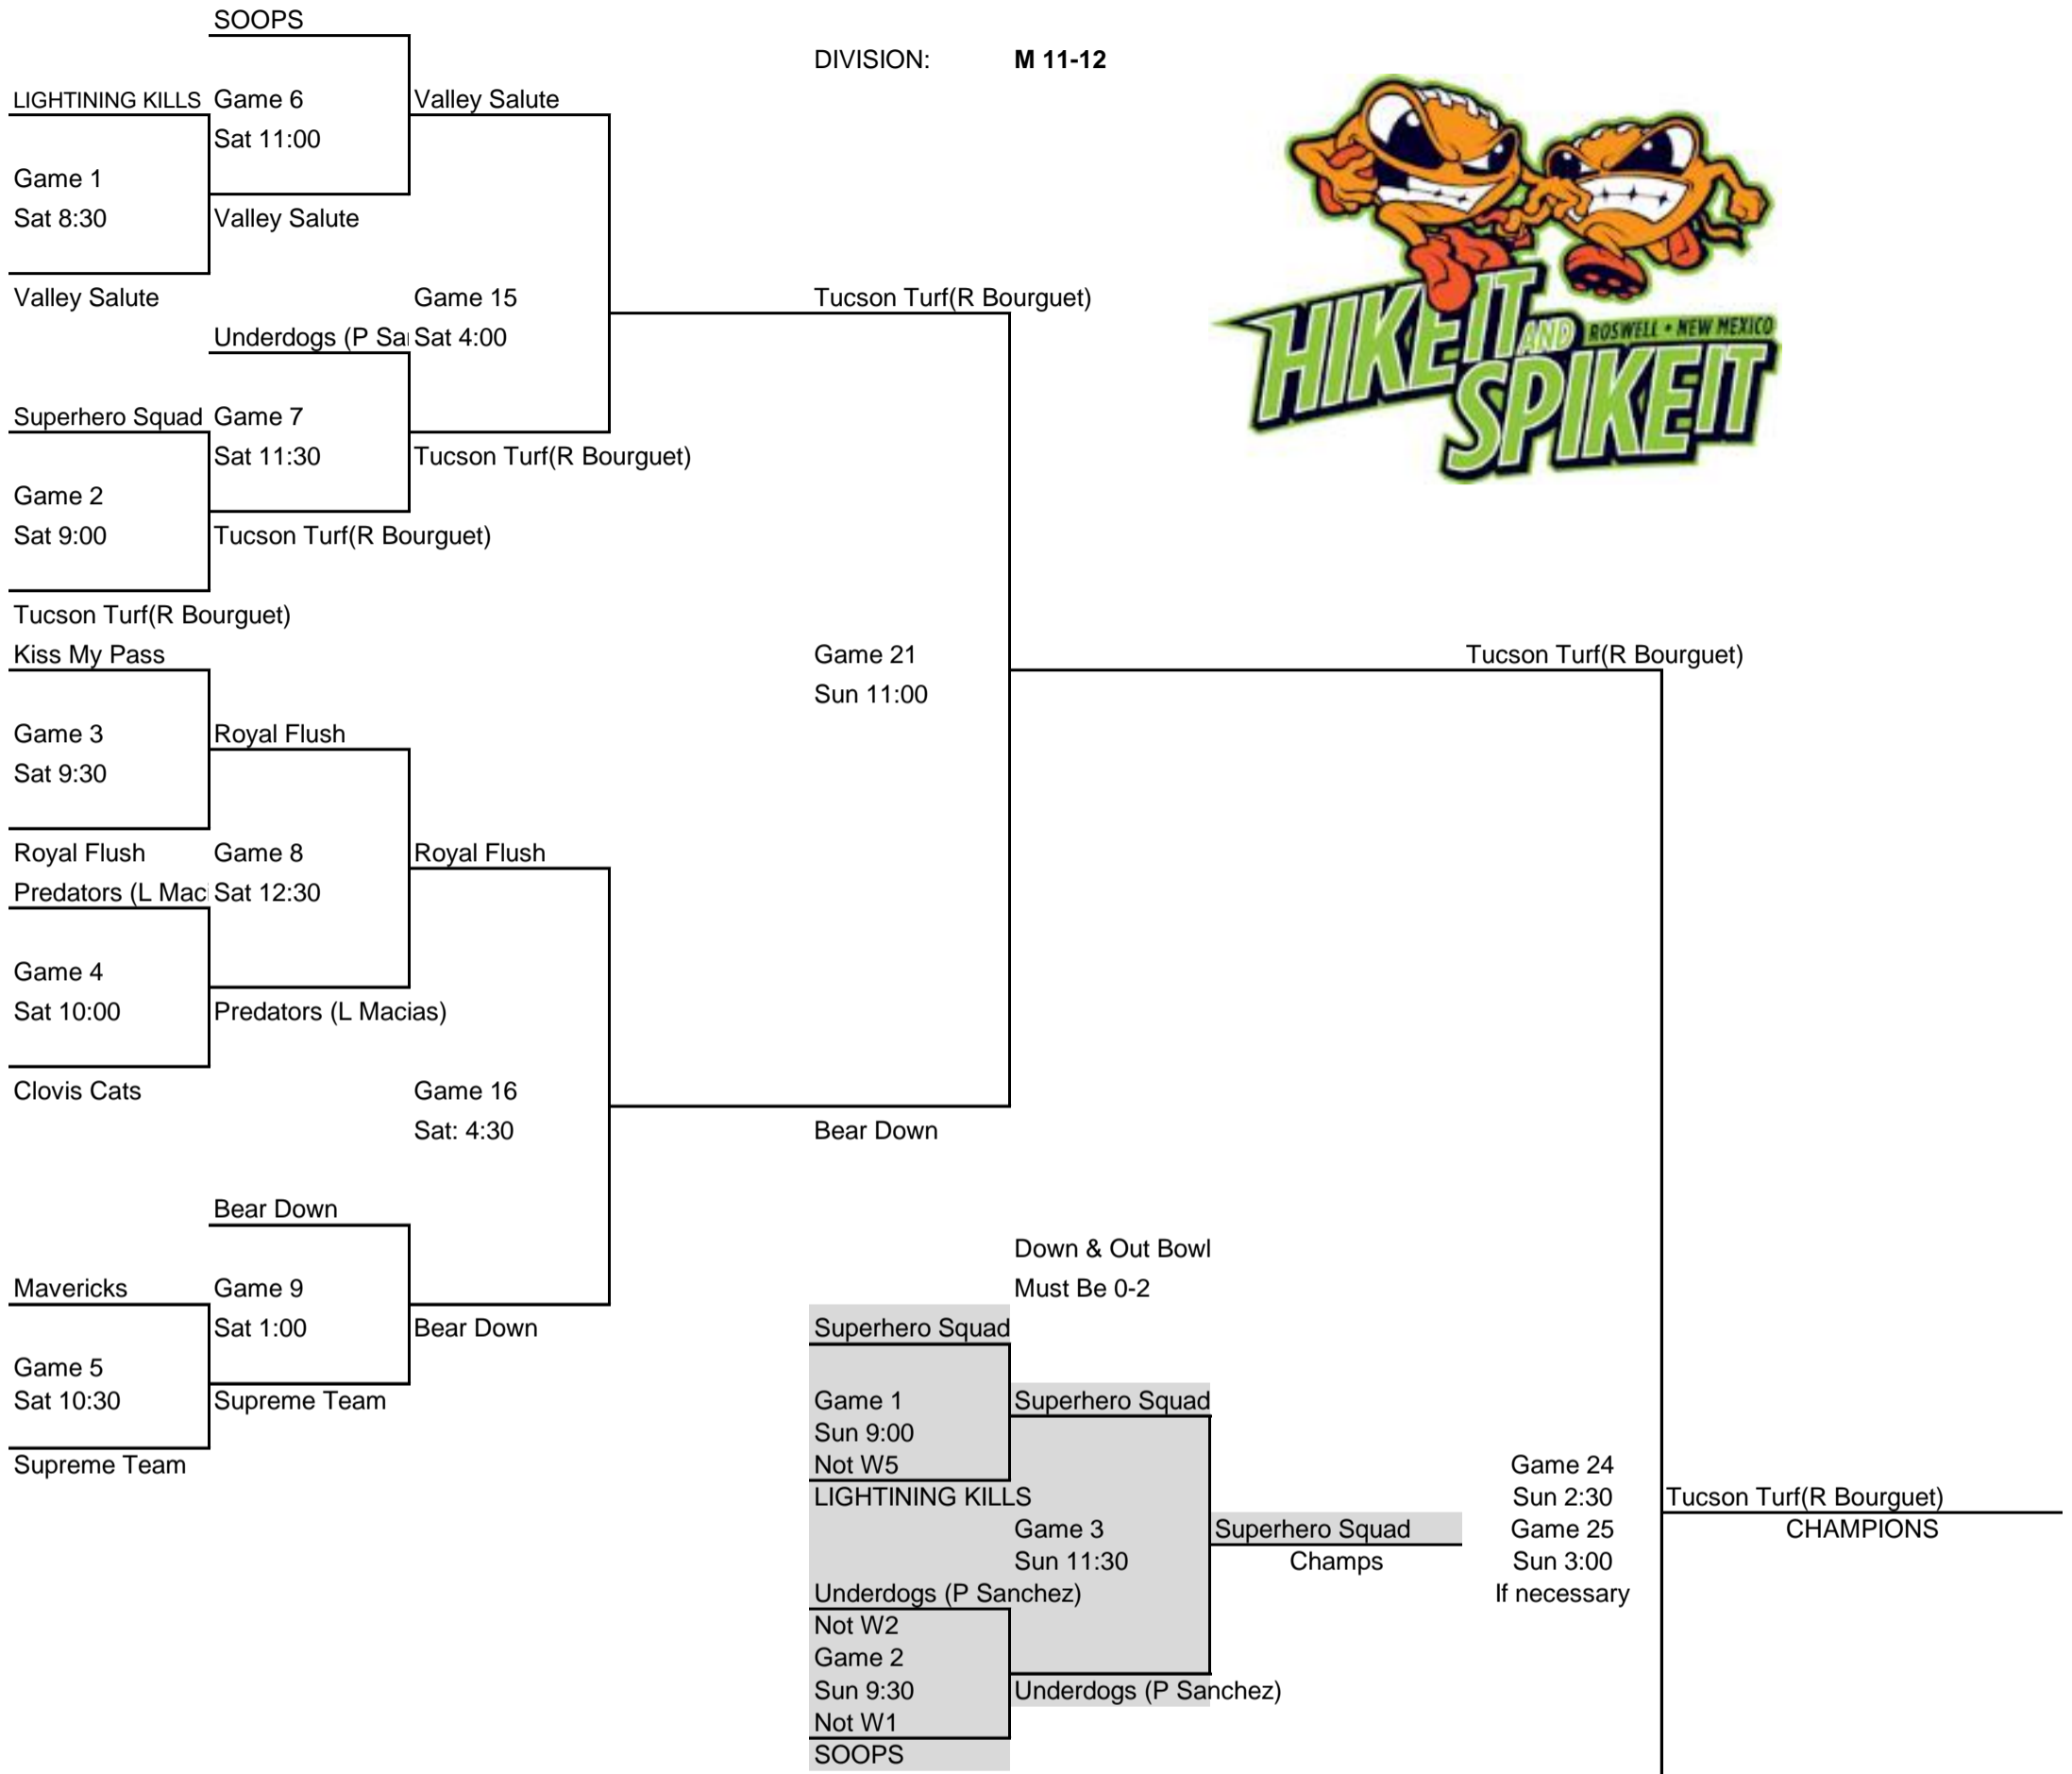

FIELD 10

DIVISION: **M 11-12**

LOSERS BRACKET

13 teams