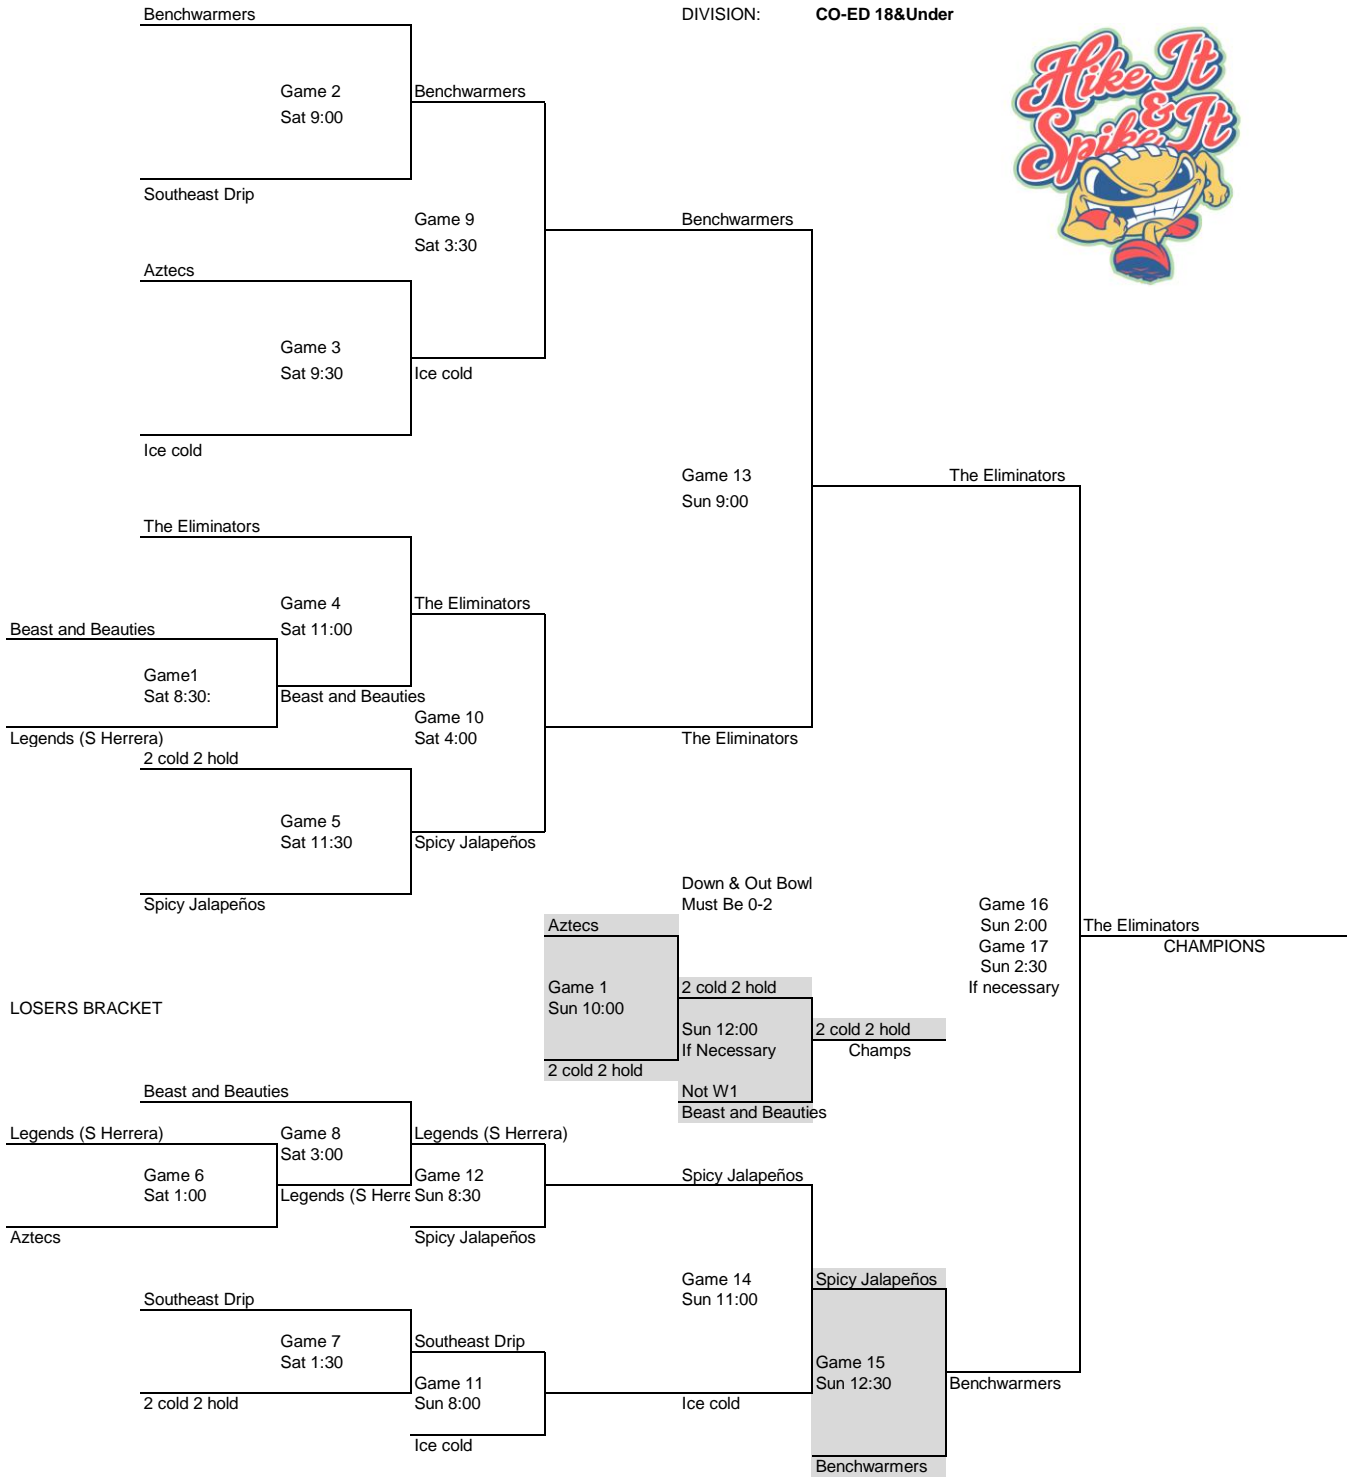

FIELD \_\_\_\_\_ Y \_\_\_\_\_

DIVISION: **CO-ED 18&Under**

Loser of game 15 is winner of 3rd place

9 teams