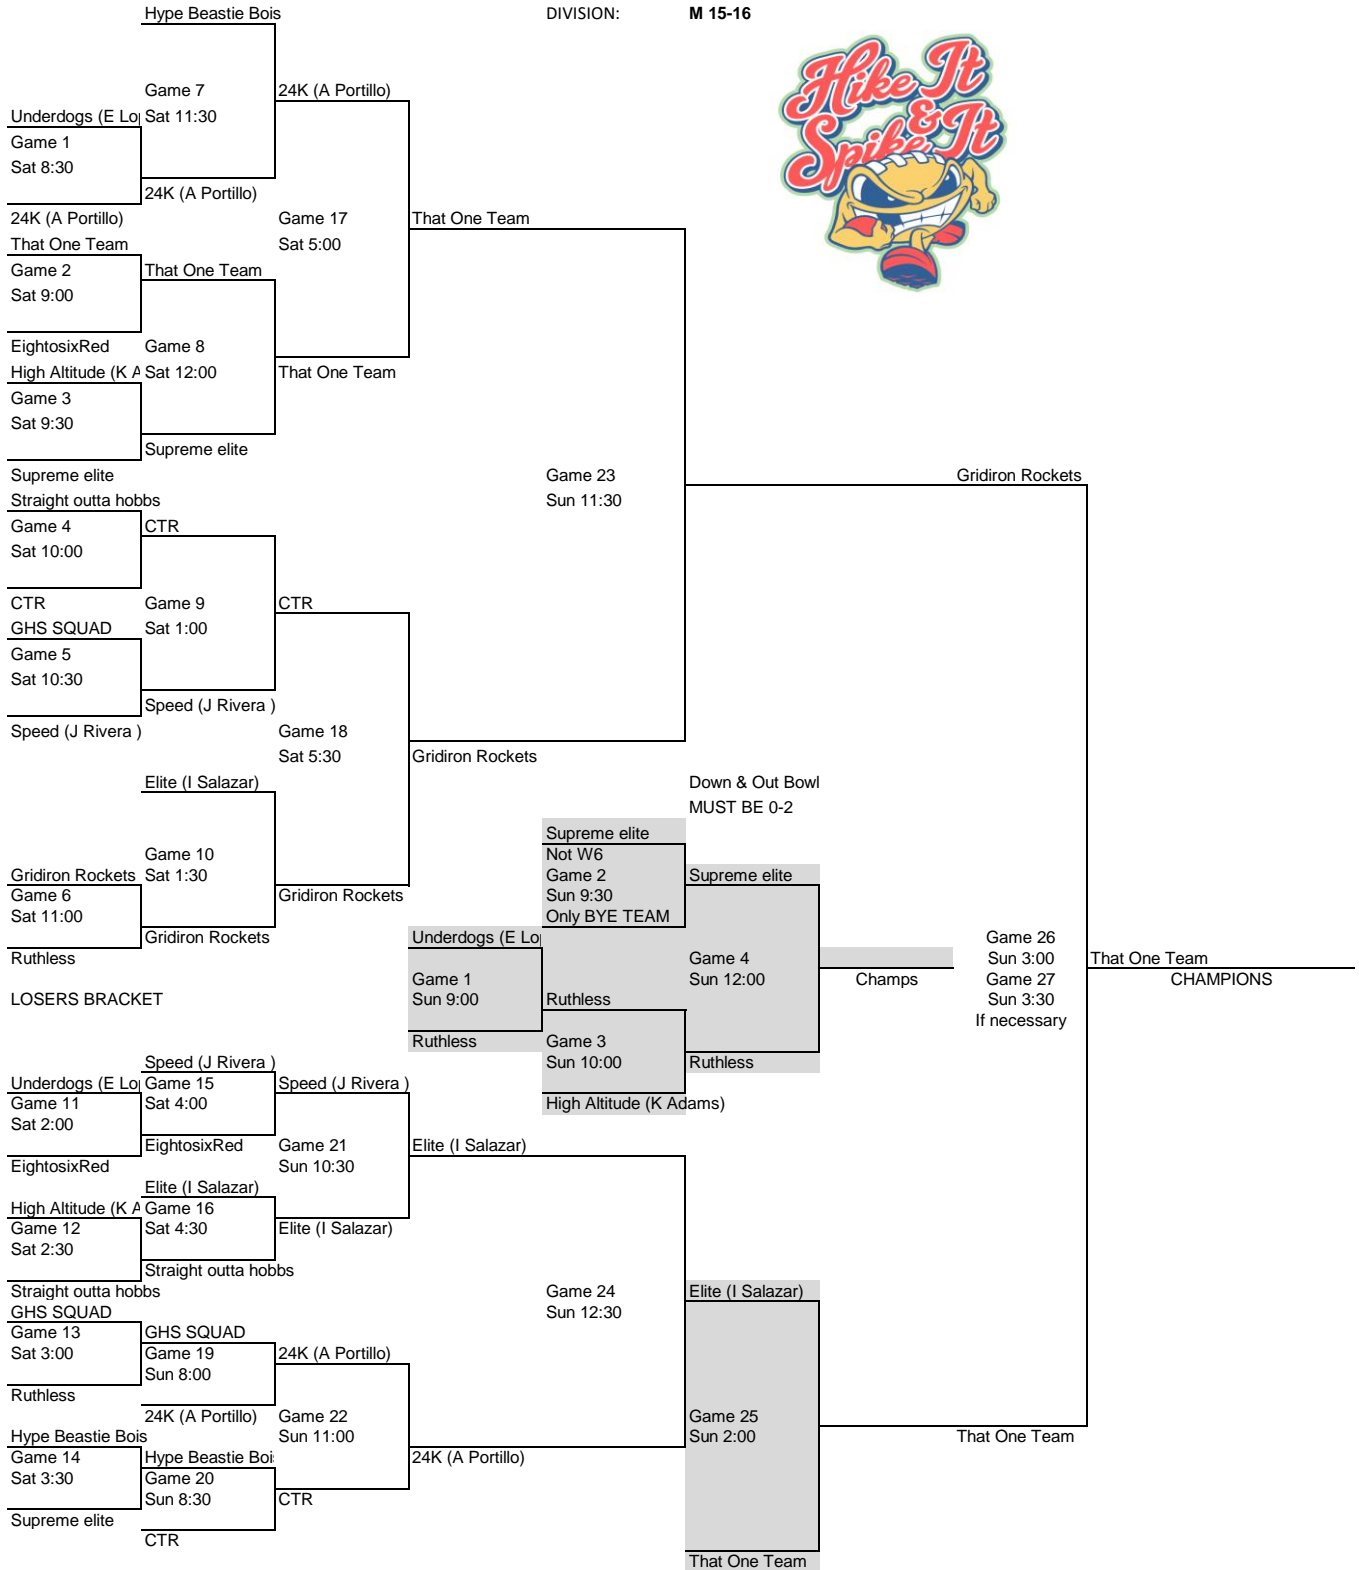

FIELD W

DIVISION: **M 15-16**

Loser of game 25 is winner of 3rd place

14 teams