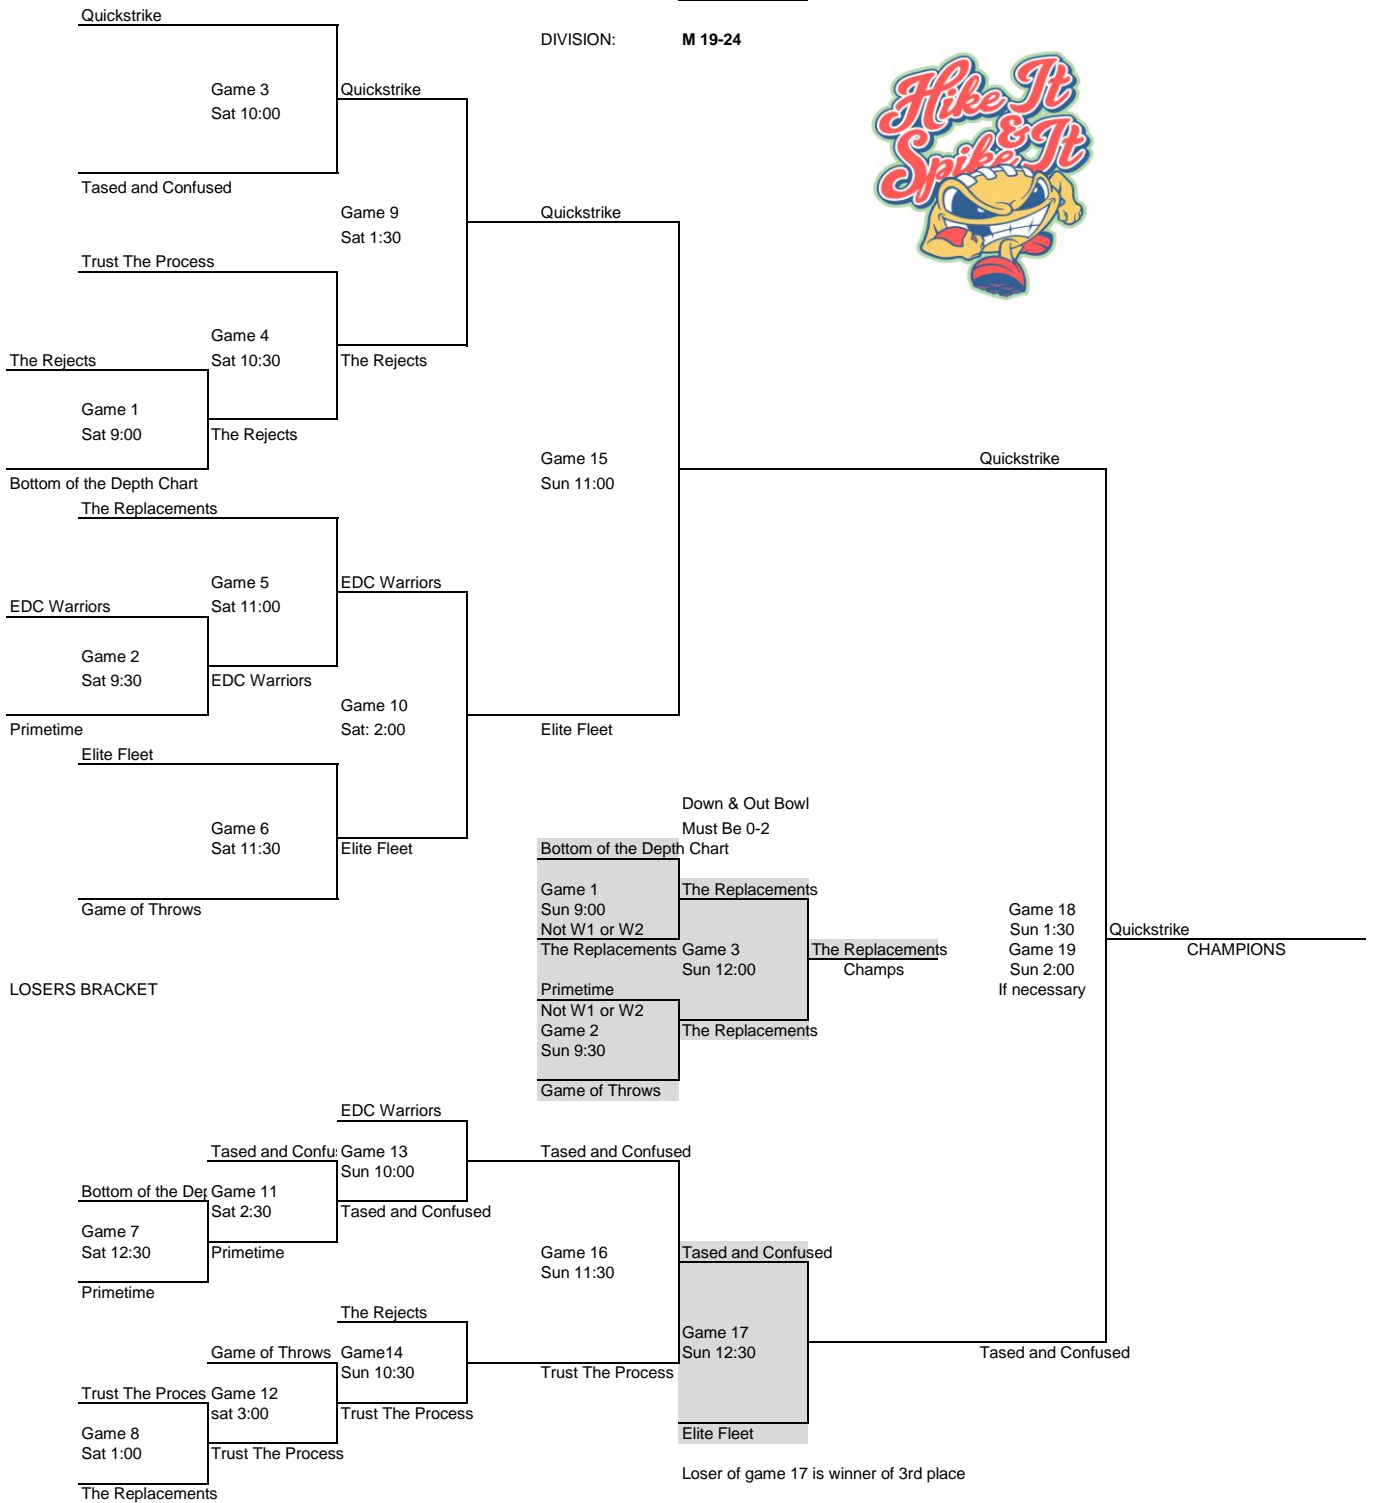

FIELD Q

DIVISION: **M 19-24**

10 teams