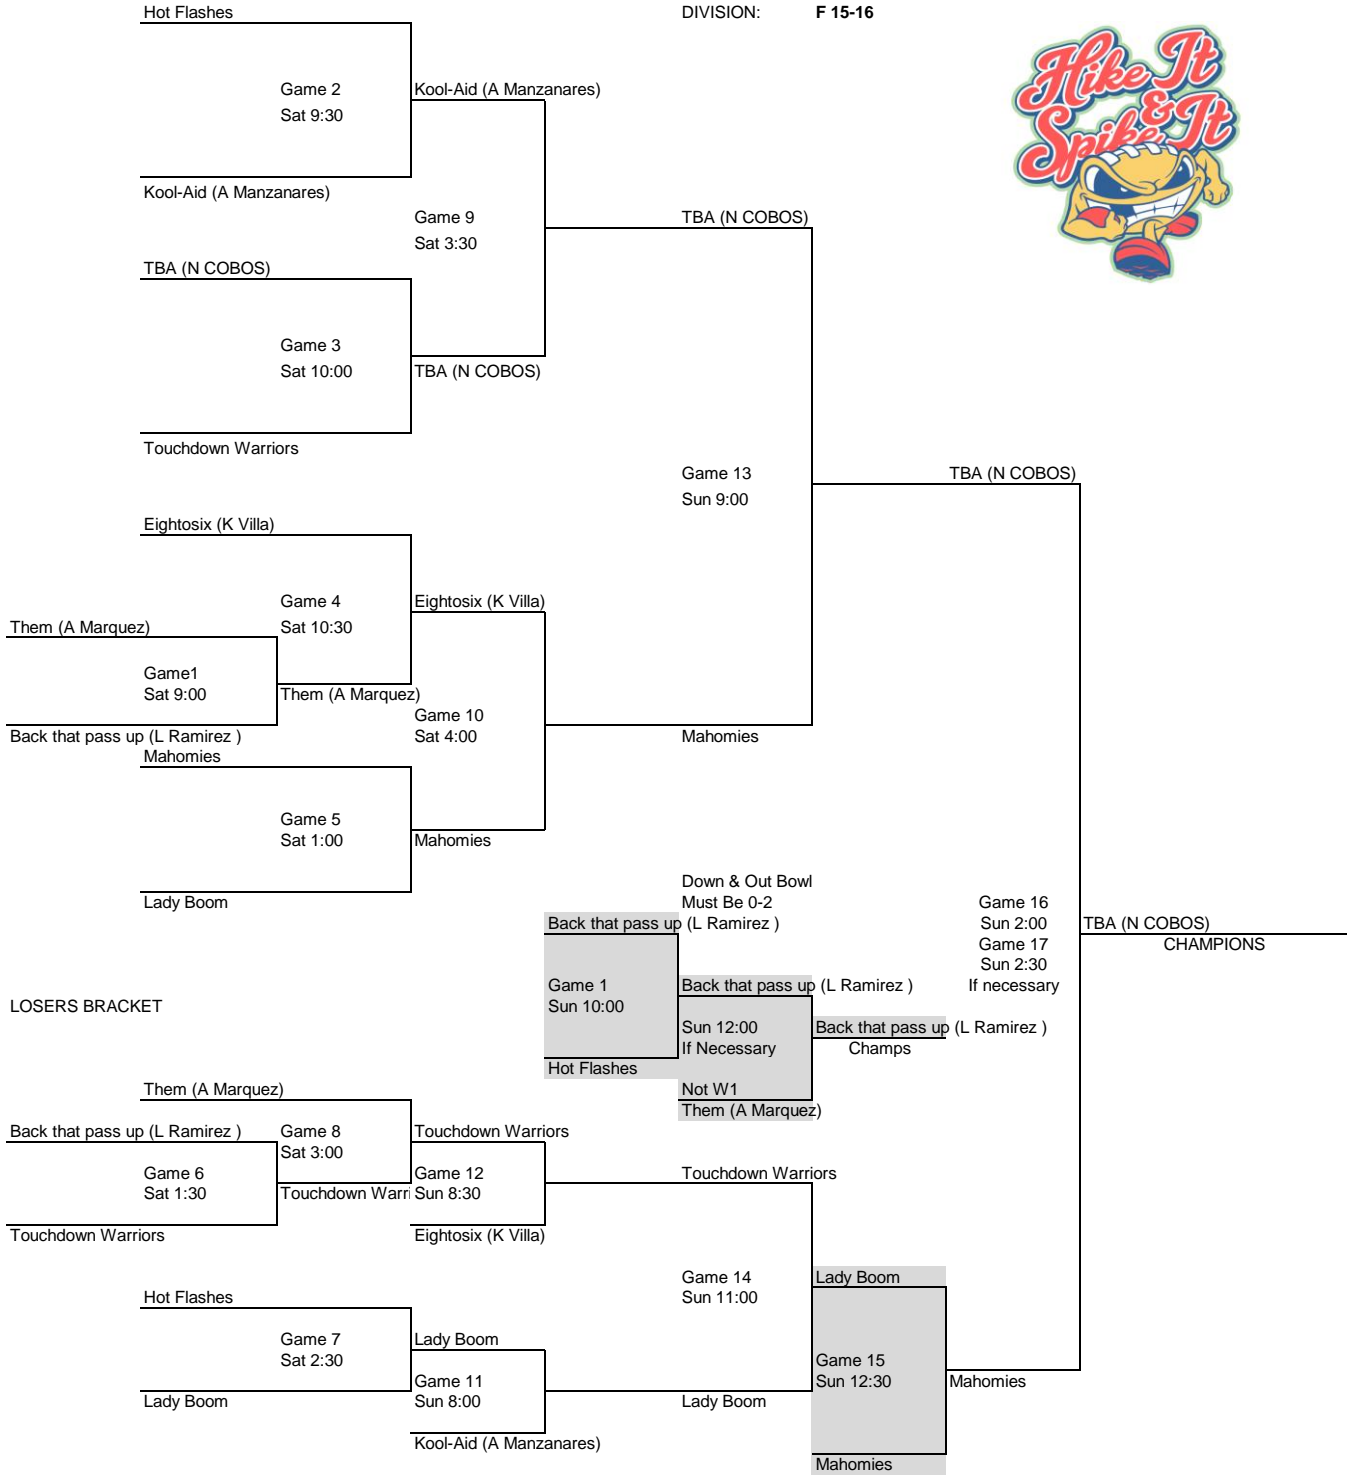

FIELD \_\_\_\_\_ **M**

DIVISION: **F 15-16**

Loser of game 15 is winner of 3rd place

9 teams