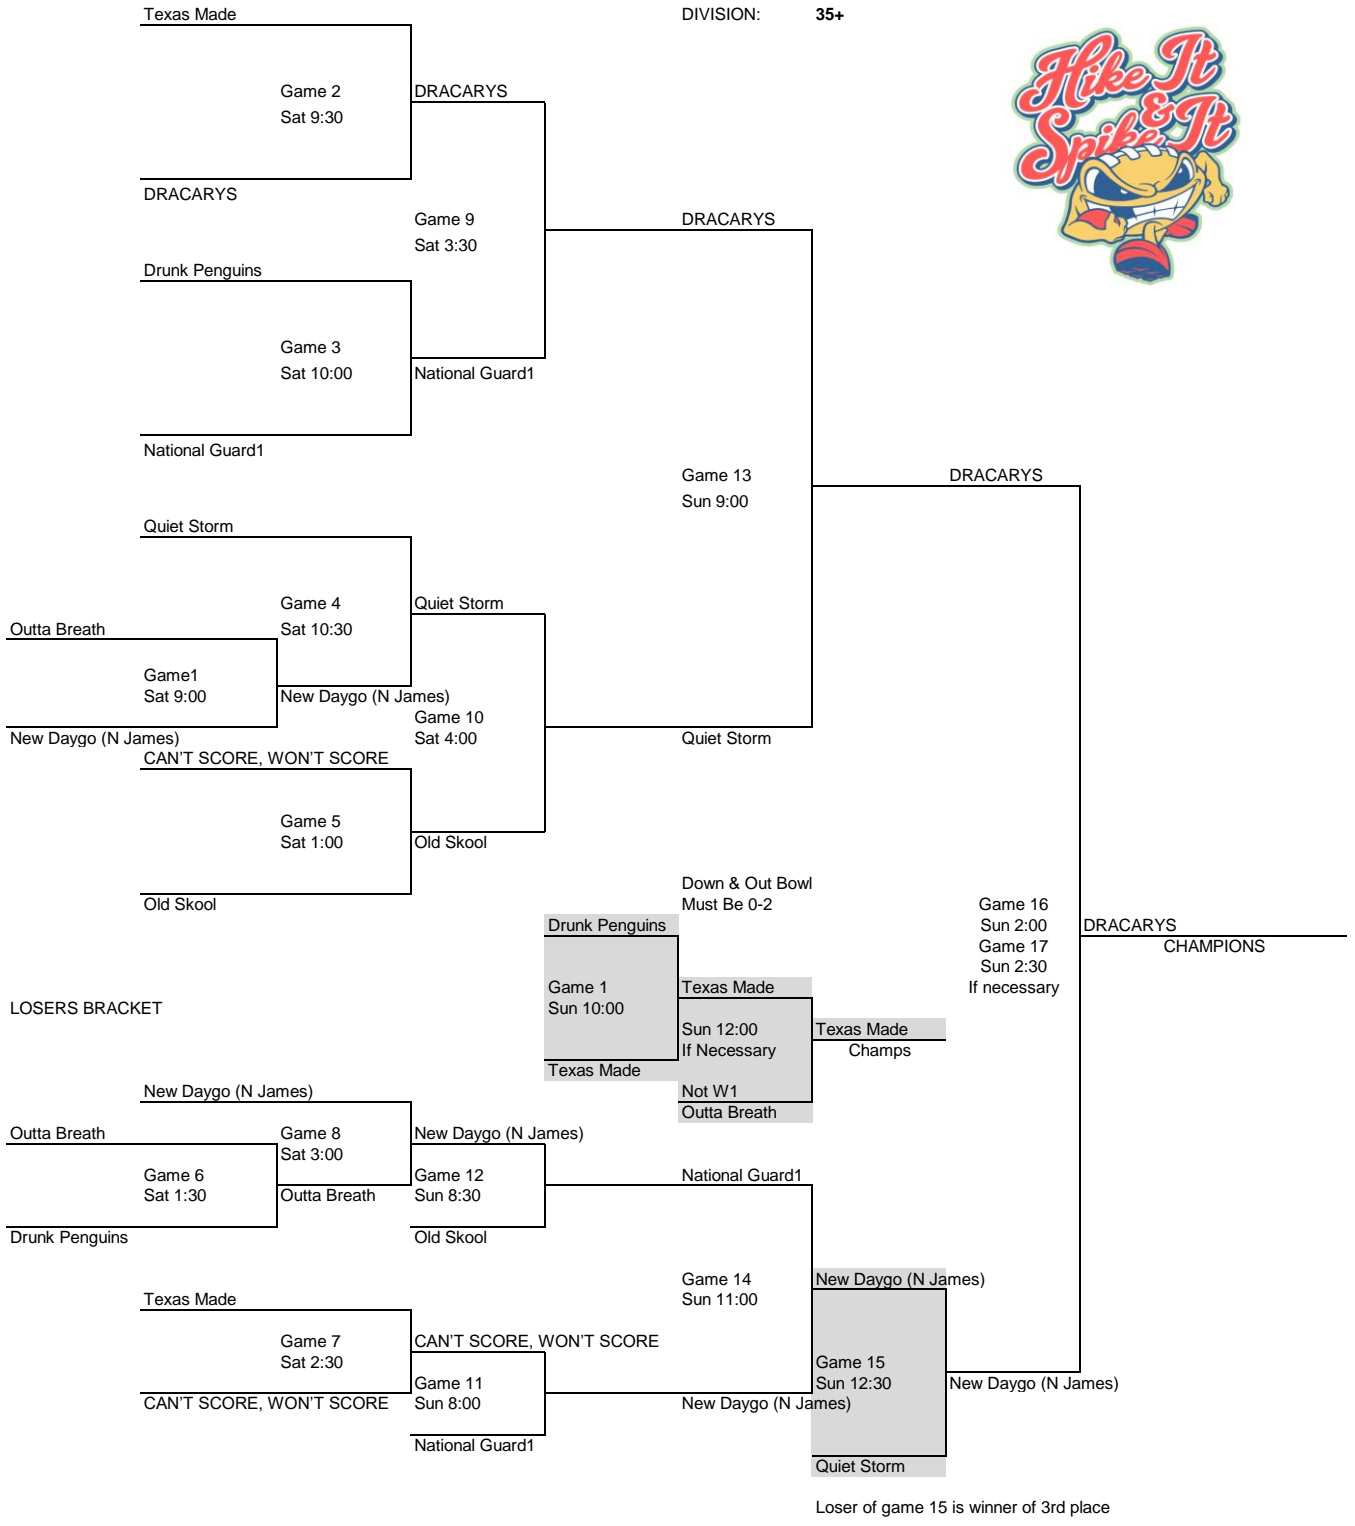

FIELD FF

DIVISION: **35+**

9 teams