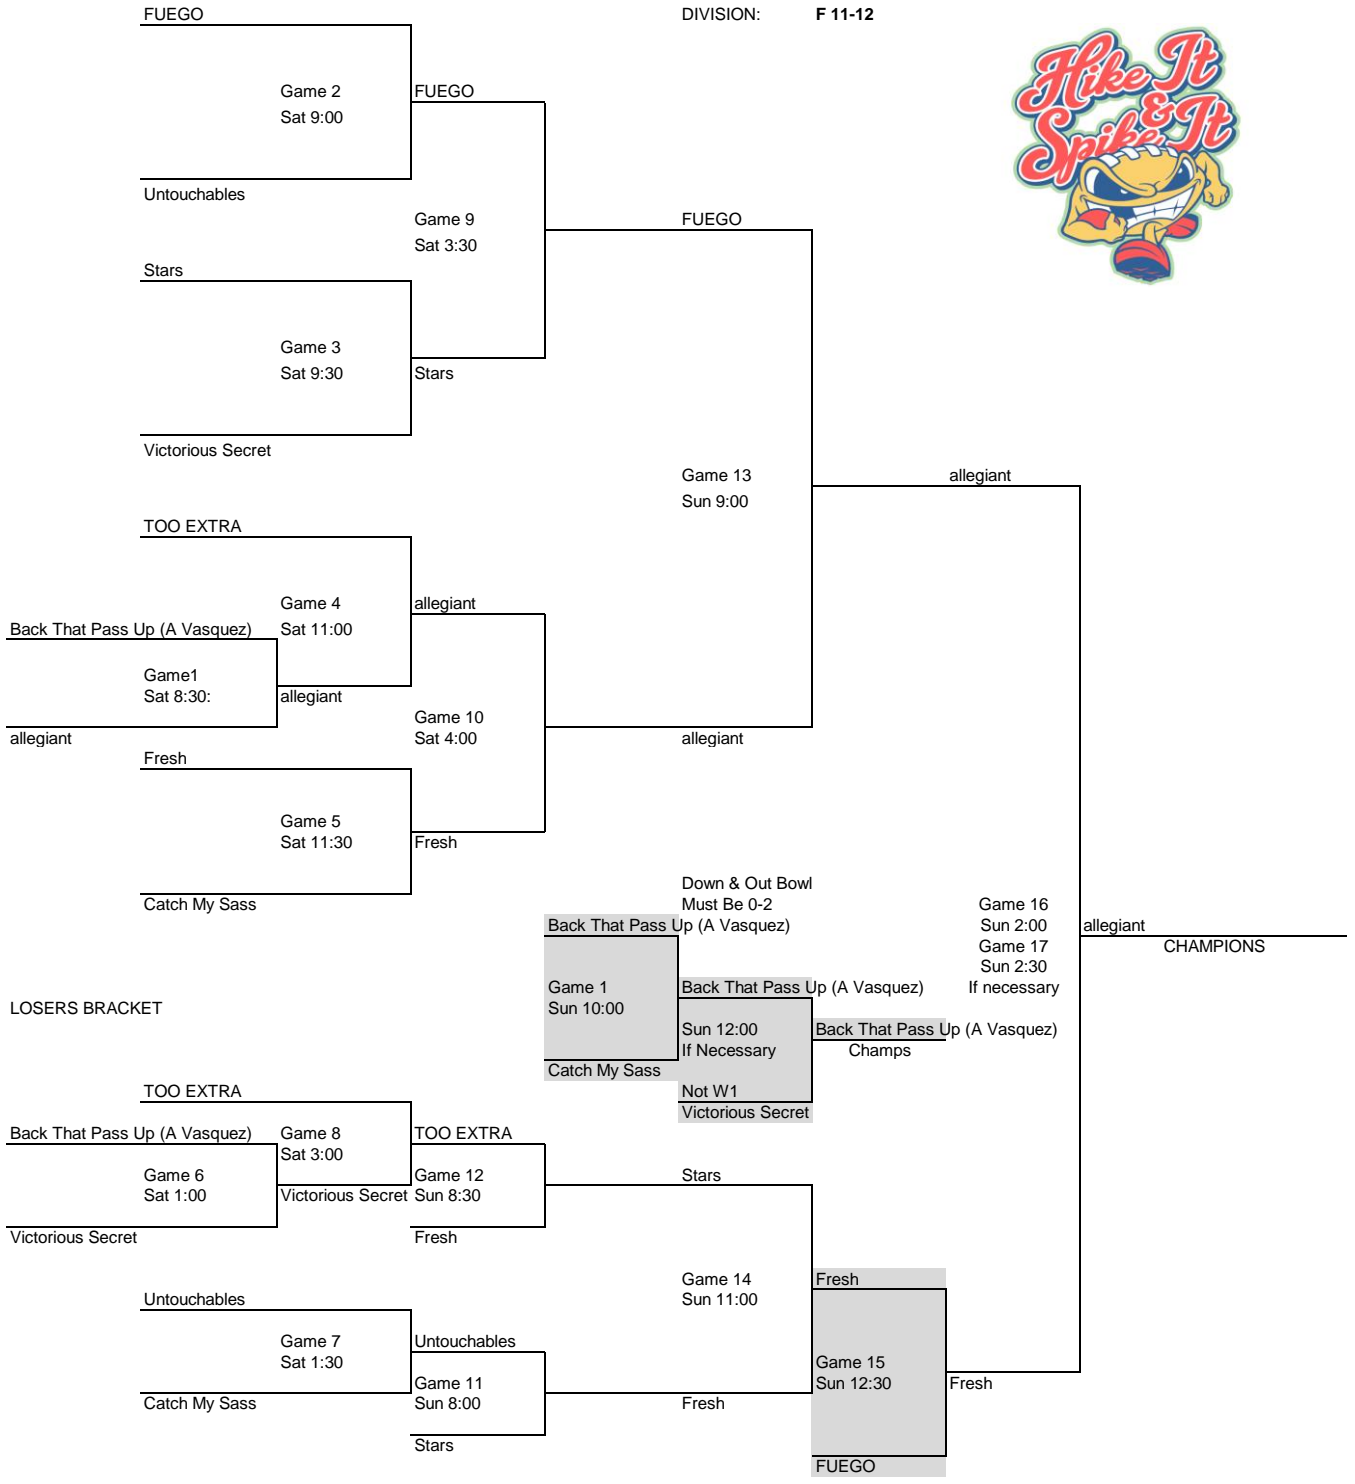

FIELD 6

DIVISION: **F 11-12**

Loser of game 15 is winner of 3rd place

9 teams